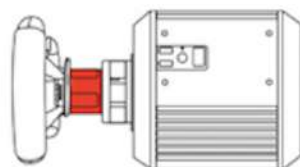

QUICK RELEASE UPGRADE

BEST FFB TRANSMISSION • DEFINITIVE UPGRADE •
NO EXTENSION

QUICK RELEASE ADAPTER

ALL THRUSTMASTER WHEELS COMPATIBILITY •
REMOVABLE • TOOLLESS ASSEMBLY