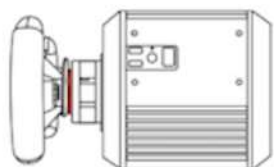

QUICK RELEASE UPGRADE

BEST FFB TRANSMISSION • DEFINITIVE UPGRADE •
NO EXTENSION

QUICK RELEASE ADAPTER

ALL THRUSTMASTER WHEELS COMPATIBILITY •
REMOVABLE • TOOLLESS ASSEMBLY