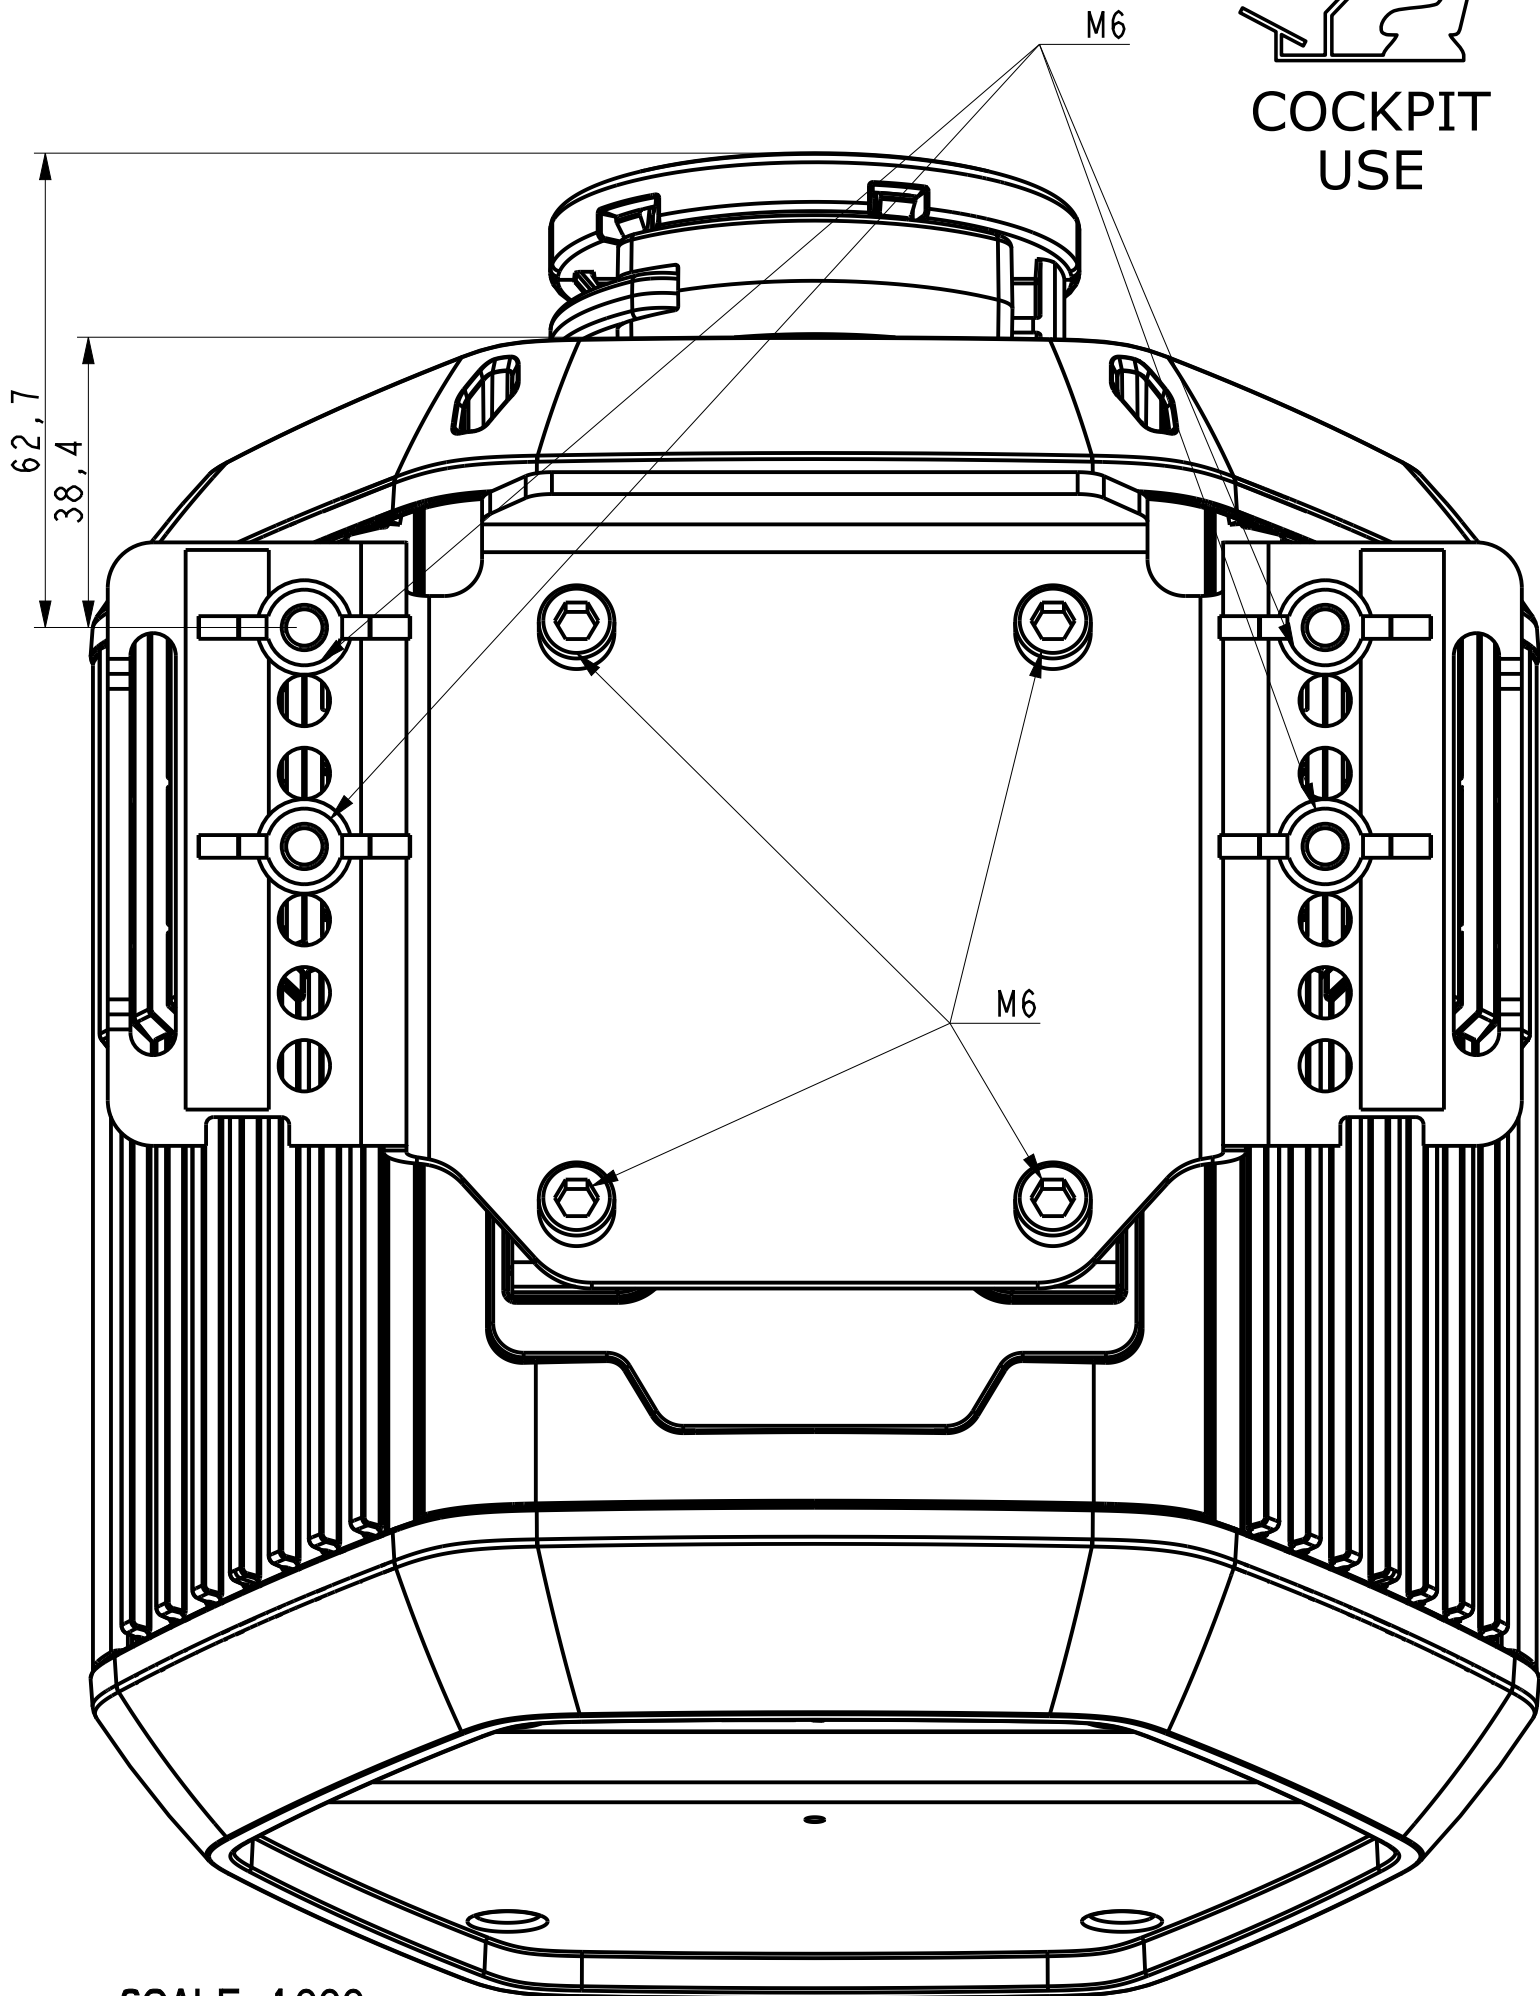

Desk
Mounting
kit*

DESK USE

SCALE 0,500

All dimensions are in millimeters

*Add-on available on our webshop

DESK USE

All dimensions are in millimeters

*Add-on available on our webshop

T818

Desk
Mounting
kit*

COCKPIT
USE

SCALE 0,500

SCALE 1,000

135

3/4

All dimensions are in millimeters

*Add-on available on our webshop

SCALE: 1,000

All dimensions are in millimeters

*Add-on available on our webshop