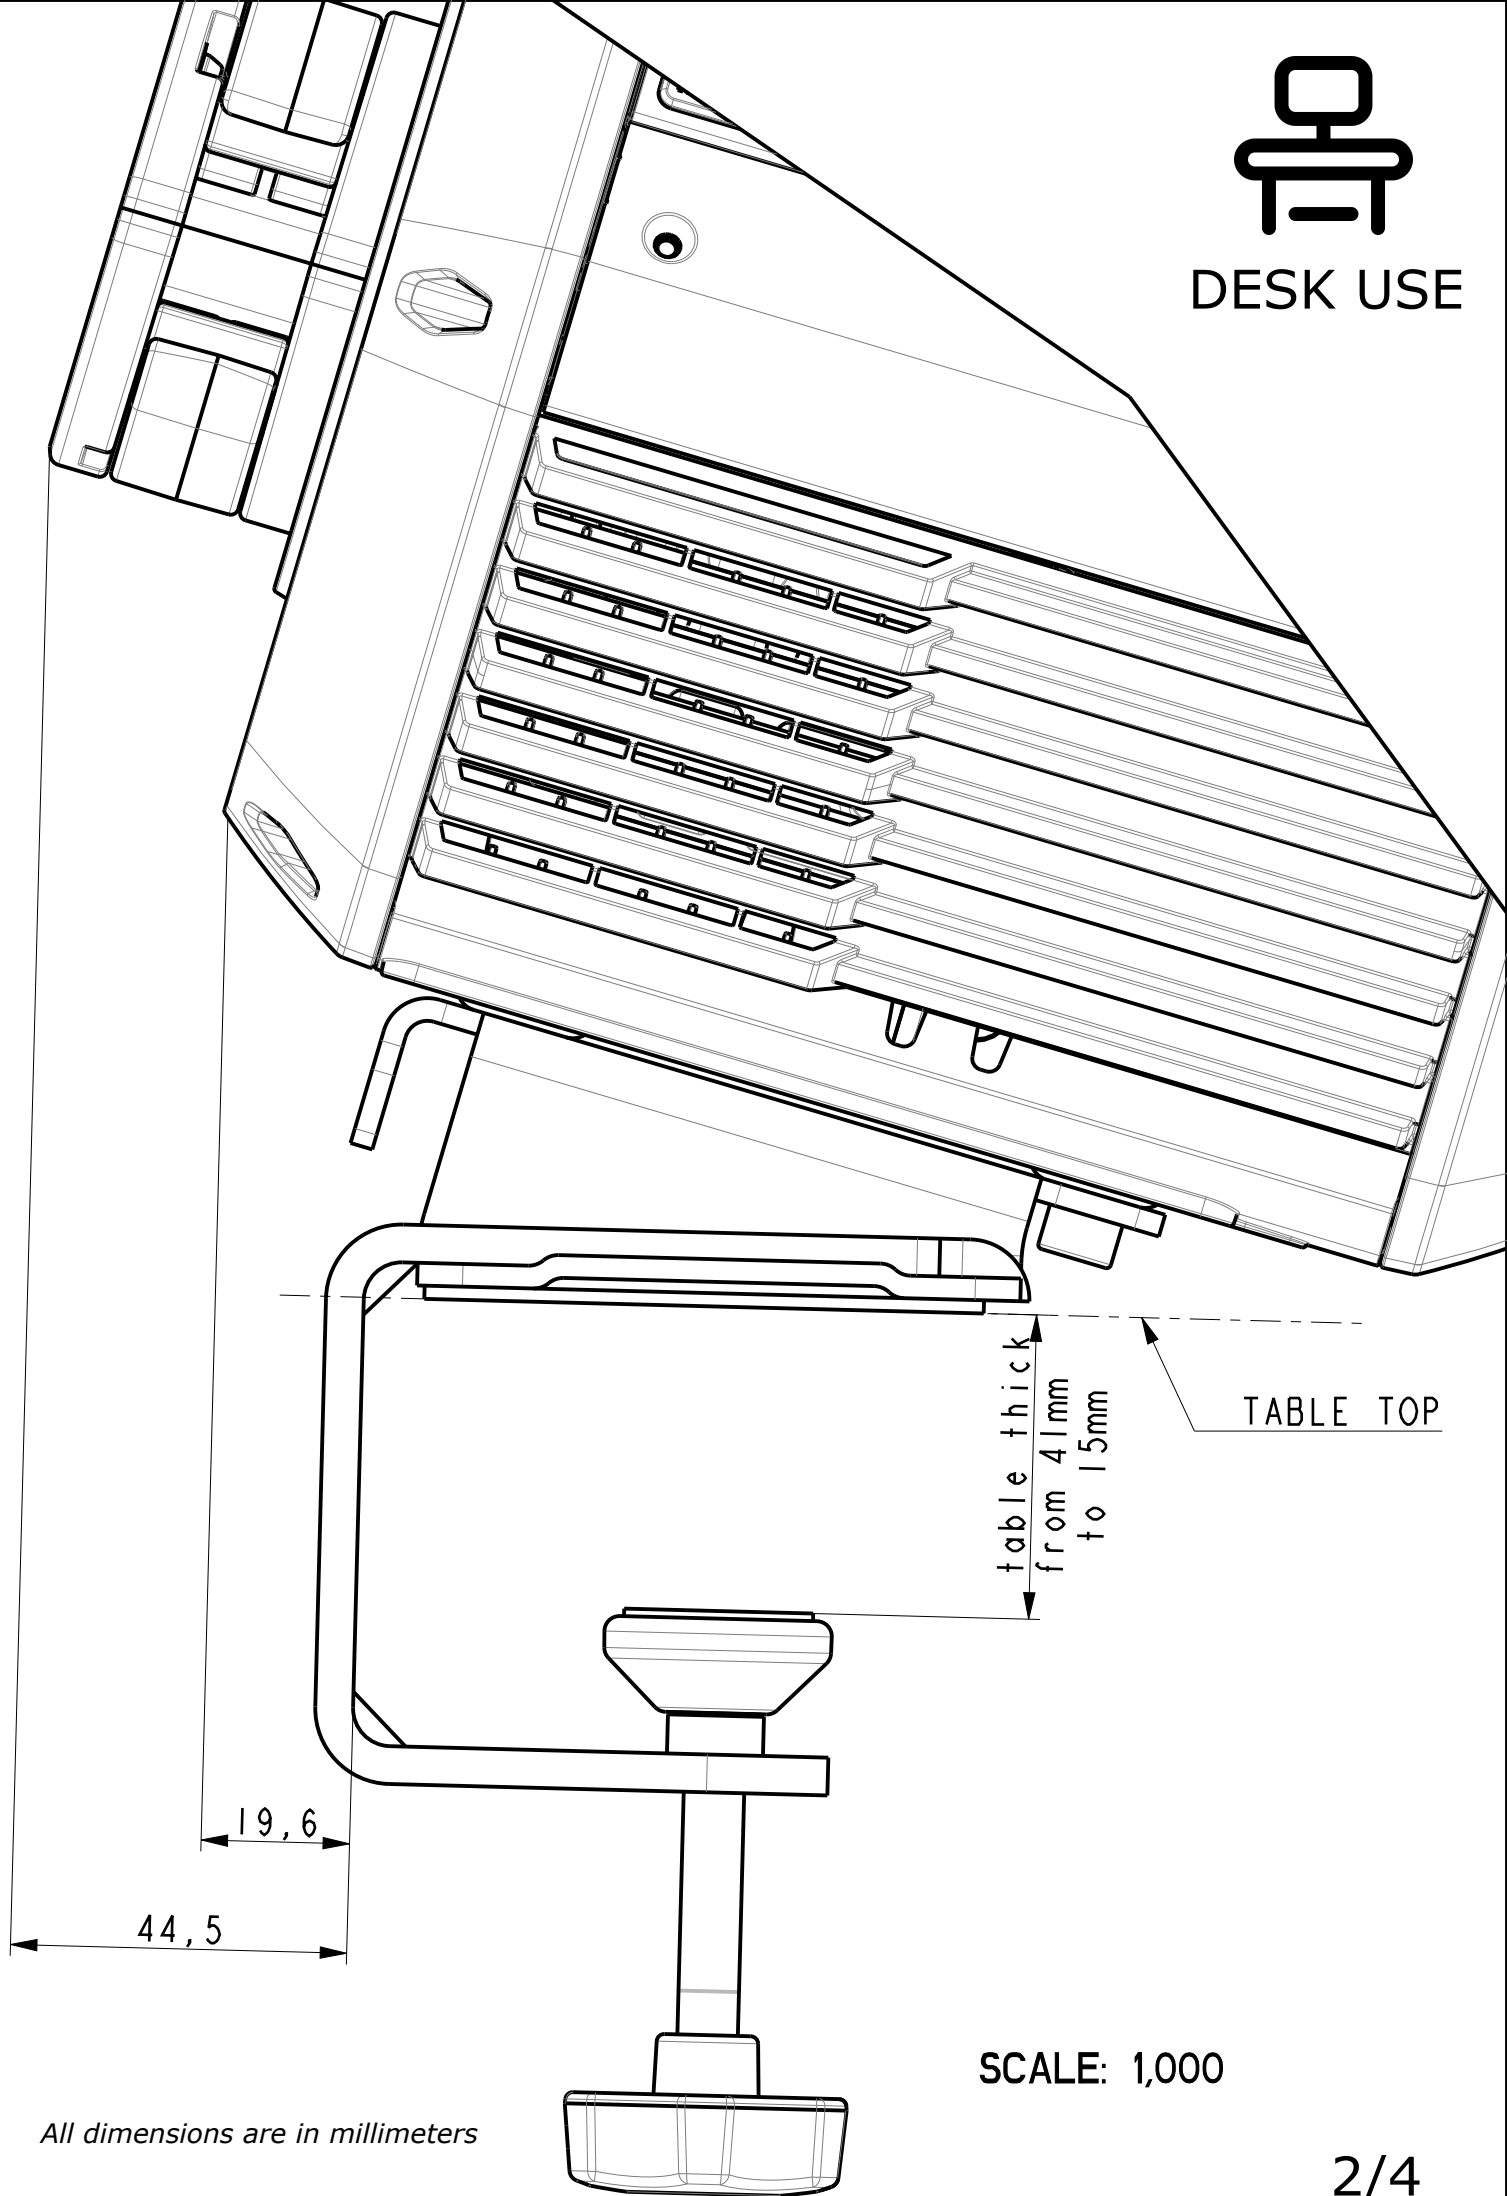

Desk
Mounting
kit*

DESK USE

SCALE 0,500

All dimensions are in millimeters

*Add-on available on our webshop

DESK USE

All dimensions are in millimeters

*Add-on available on our webshop

T818

Desk
Mounting
kit*

COCKPIT
USE

SCALE 0,500

SCALE 1,000

135

3/4

All dimensions are in millimeters

*Add-on available on our webshop

SCALE: 1,000

All dimensions are in millimeters

*Add-on available on our webshop