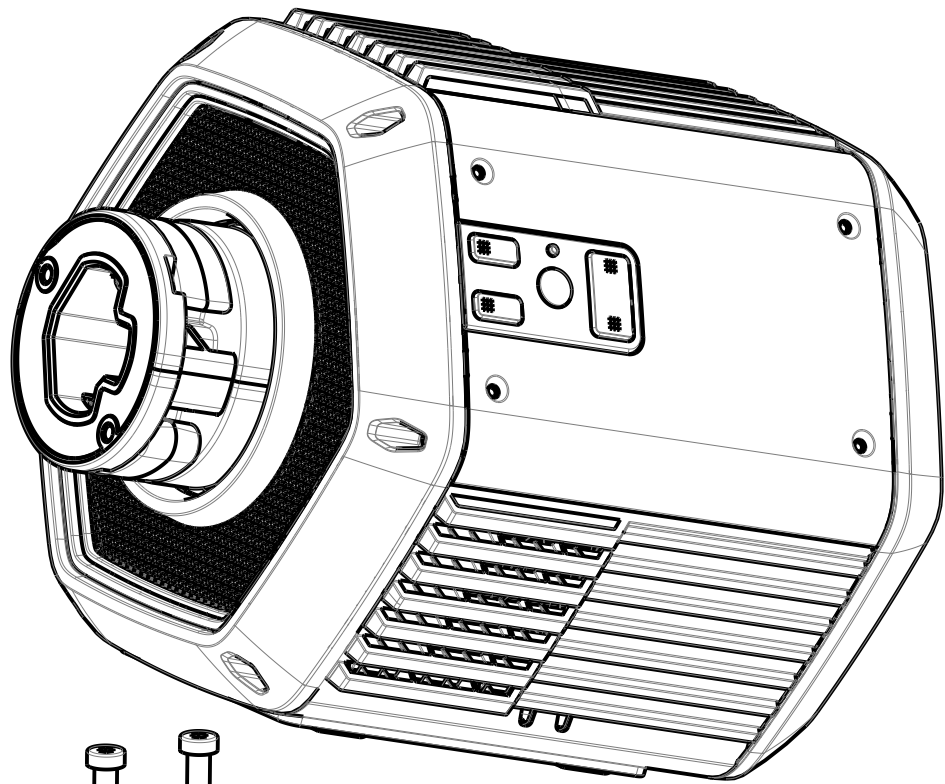

Desk
Mounting
kit*

DESK USE

SCALE 0,500

All dimensions are in millimeters

*Add-on available on our webshop

DESK USE

All dimensions are in millimeters

*Add-on available on our webshop

T818

Desk
Mounting
kit*

COCKPIT
USE

SCALE 0,500

SCALE 1,000

135

3/4

All dimensions are in millimeters

*Add-on available on our webshop

SCALE: 1,000

All dimensions are in millimeters

*Add-on available on our webshop