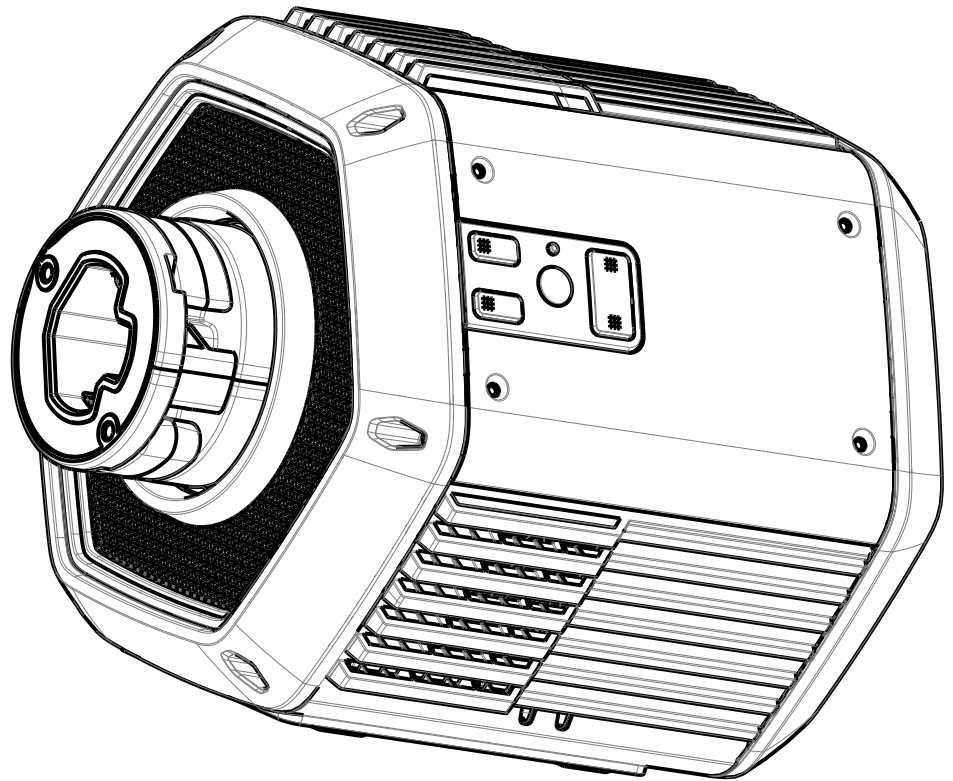

Desk
Mounting
kit*

DESK USE

SCALE 0,500

All dimensions are in millimeters

*Add-on available on our webshop

DESK USE

All dimensions are in millimeters

*Add-on available on our webshop

T818

Desk
Mounting
kit*

COCKPIT
USE

SCALE 0,500

SCALE 1,000

135

3/4

All dimensions are in millimeters