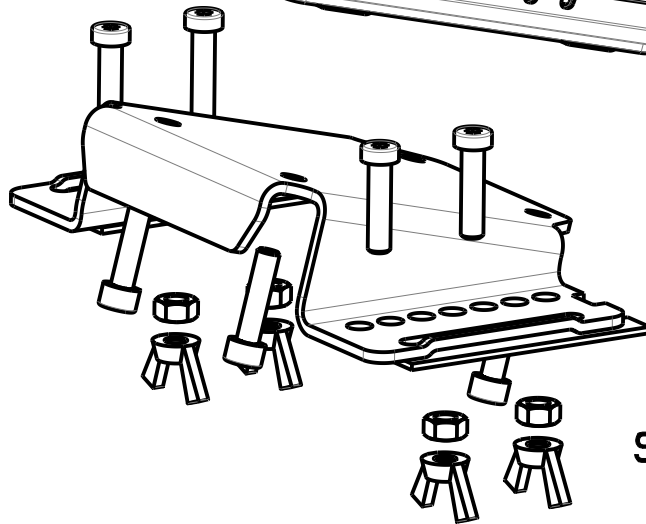

Desk
Mounting
kit*

DESK USE

SCALE 0,500

All dimensions are in millimeters

*Add-on available on our webshop

DESK USE

All dimensions are in millimeters

*Add-on available on our webshop

T818

Desk
Mounting
kit*

COCKPIT
USE

SCALE 0,500

SCALE 1,000

135

3/4

All dimensions are in millimeters

*Add-on available on our webshop

SCALE: 1,000

All dimensions are in millimeters

*Add-on available on our webshop