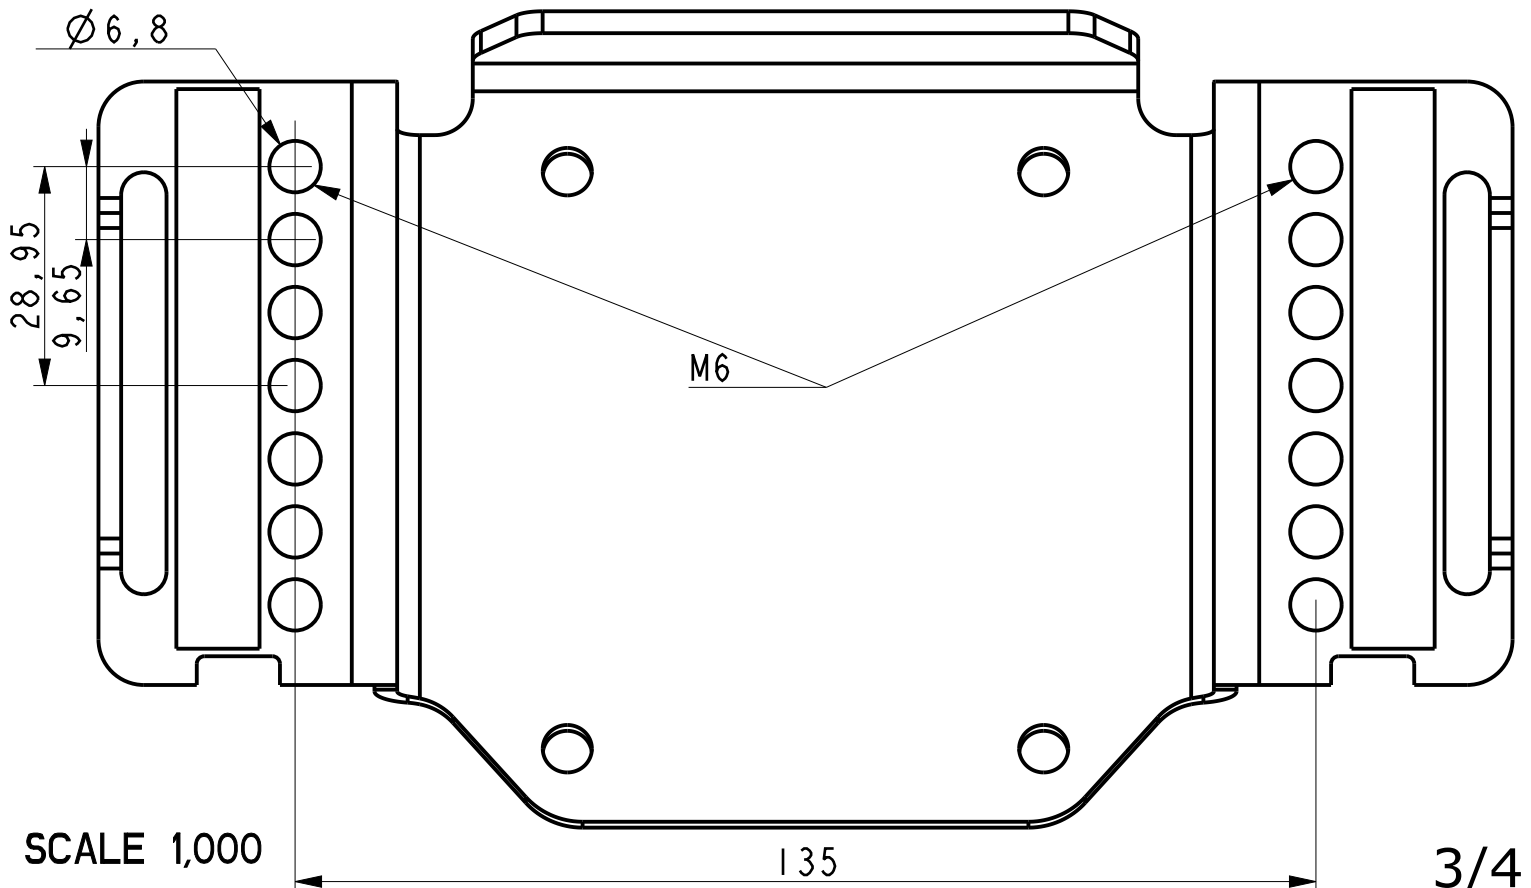

Desk
Mounting
kit*

DESK USE

SCALE 0,500

All dimensions are in millimeters

*Add-on available on our webshop

DESK USE

All dimensions are in millimeters

*Add-on available on our webshop

T818

Desk
Mounting
kit*

COCKPIT
USE

SCALE 0,500

SCALE 1,000

135

3/4

All dimensions are in millimeters

*Add-on available on our webshop

SCALE: 1,000

All dimensions are in millimeters

*Add-on available on our webshop