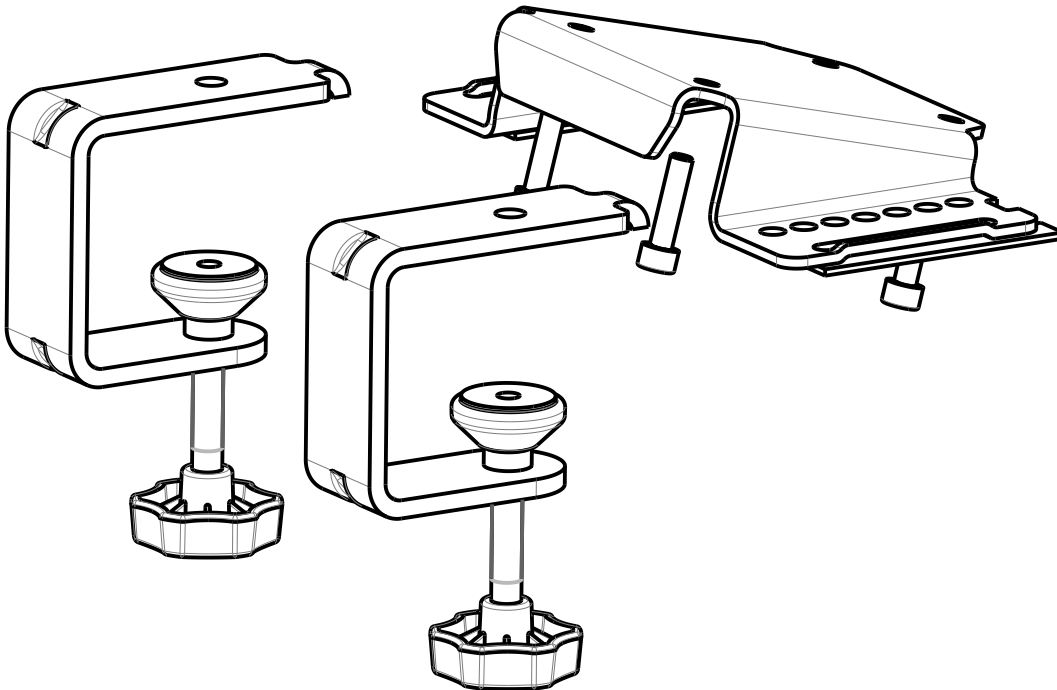

Desk
Mounting
kit*

DESK USE

SCALE 0,500

All dimensions are in millimeters

*Add-on available on our webshop

DESK USE

All dimensions are in millimeters

*Add-on available on our webshop

T818

Desk
Mounting
kit*

COCKPIT
USE

SCALE 0,500

SCALE 1,000

135

3/4

All dimensions are in millimeters

*Add-on available on our webshop

SCALE: 1,000

All dimensions are in millimeters

*Add-on available on our webshop