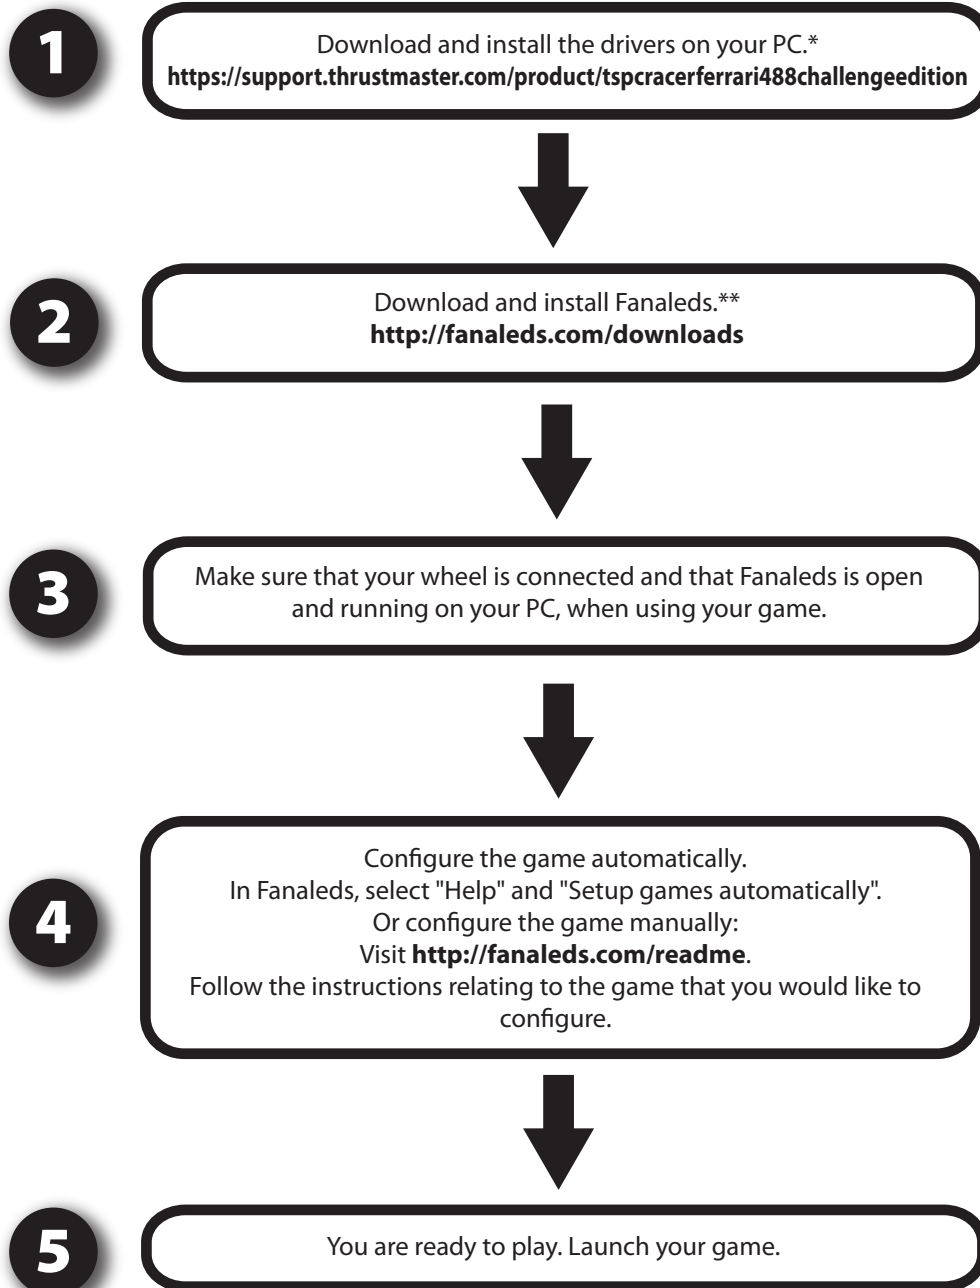

TS-PC RACER

Ferrari 488 Challenge Edition

Procedure for using LEDs in games with Fanaleds

* For more information, please refer to the INSTALLATION ON PC section in the user manual for your TS-PC RACER Ferrari 488 Challenge Edition racing wheel.