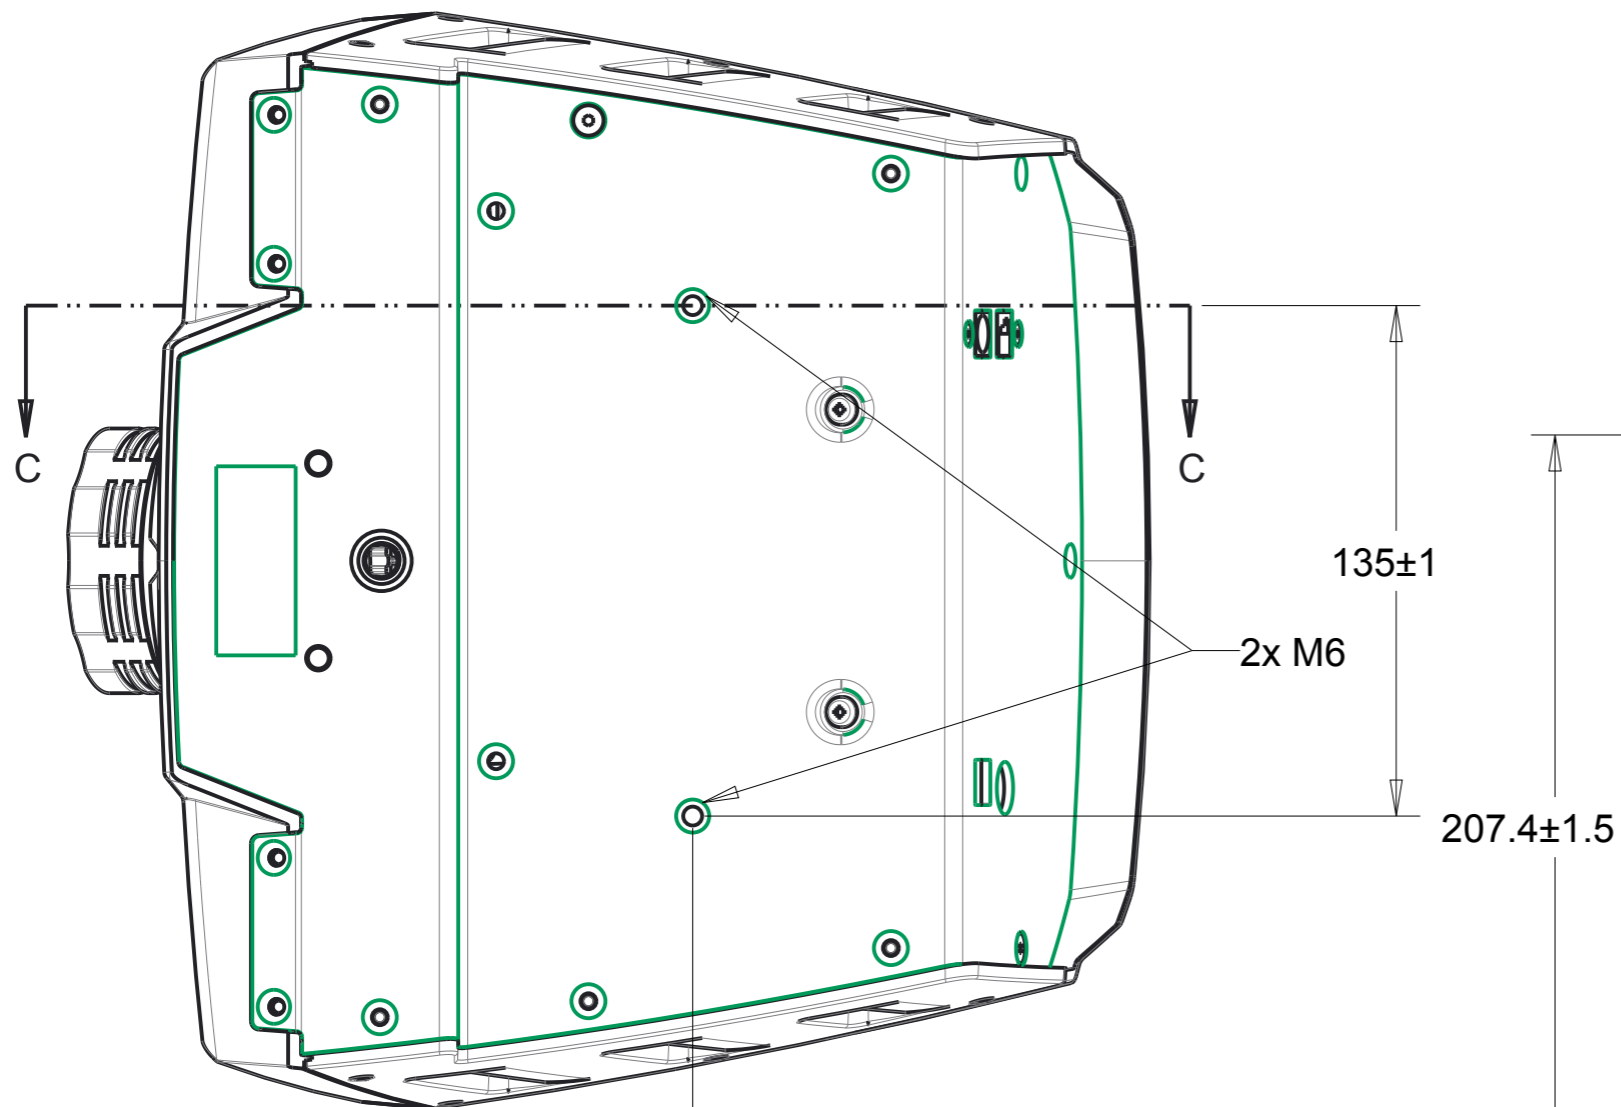

VERSIONS	
A	2016-11-15

Screw length : 12mm inside body max
 Longueur de vis : 12mm max à l'intérieur de la base

MATERIAL	DRAWN BY Thrustmaster	DATE 2016-11-15	GUILLEMOT CORPORATION HERCULES THRUSTMASTER	
DIMENSIONAL TOLERANCES UNLESS OTHERWISE SPECIFIED MILLIMETERS	CHECKED BY	DATE		
	APPROVALS		DWG NO.	
	MASSE 4,750kg ± 250g		TS-PC-RACER-COCKPIT-SETTINGS	
	PLAN		SCALE 0.500	SHEET 1 OF 1