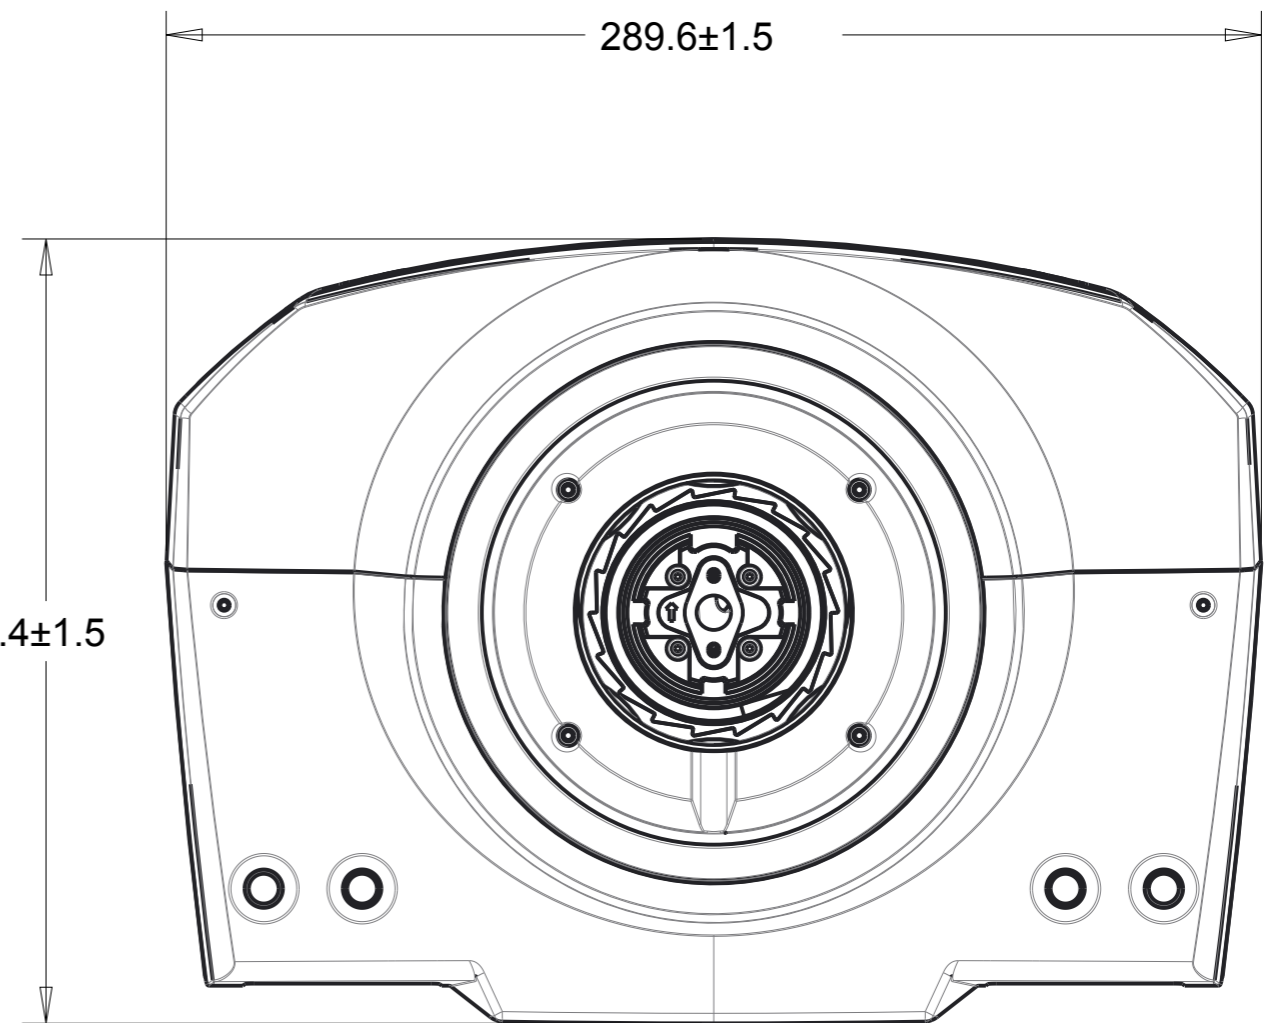

VERSIONS	
A	2016-11-15

Screw length : 12mm inside body max
 Longueur de vis : 12mm max à l'intérieur de la base

MATERIAL	DRAWN BY Thrustmaster	DATE 2016-11-15	GUILLEMOT CORPORATION HERCULES THRUSTMASTER	
DIMENSIONAL TOLERANCES UNLESS OTHERWISE SPECIFIED MILLIMETERS	CHECKED BY	DATE		
	APPROVALS		DWG NO.	
	MASSE 4,750kg ± 250g		TS-PC-RACER-COCKPIT-SETTINGS	
	PLAN		SCALE 0.500	SHEET 1 OF 1