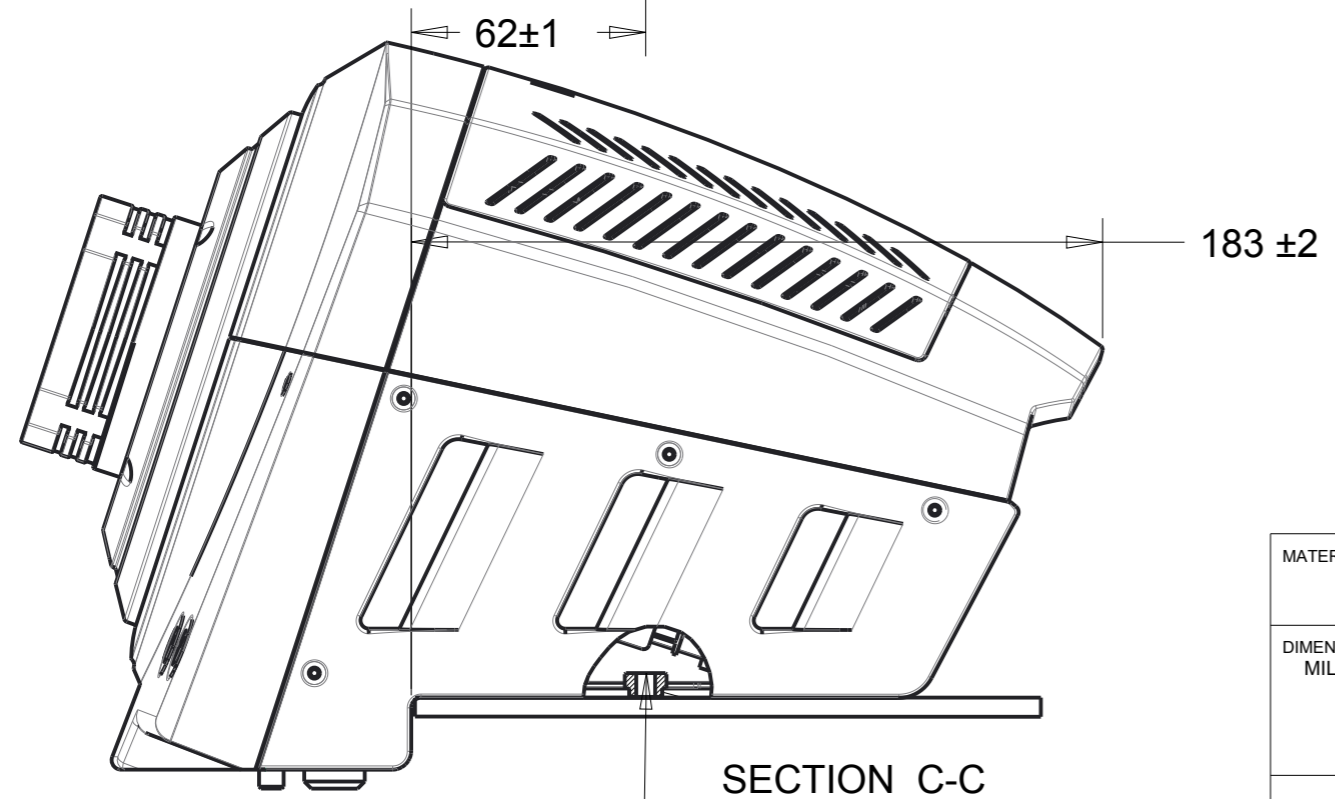

VERSIONS	
A	2016-11-15

Screw length : 12mm inside body max
 Longueur de vis : 12mm max à l'intérieur de la base

MATERIAL	DRAWN BY Thrustmaster	DATE 2016-11-15	GUILLEMOT CORPORATION HERCULES THRUSTMASTER	
DIMENSIONAL TOLERANCES UNLESS OTHERWISE SPECIFIED MILLIMETERS	CHECKED BY	DATE		
	APPROVALS		DWG NO.	
	MASSE 4,750kg ± 250g		TS-PC-RACER-COCKPIT-SETTINGS	
	PLAN		SCALE 0.500	SHEET 1 OF 1