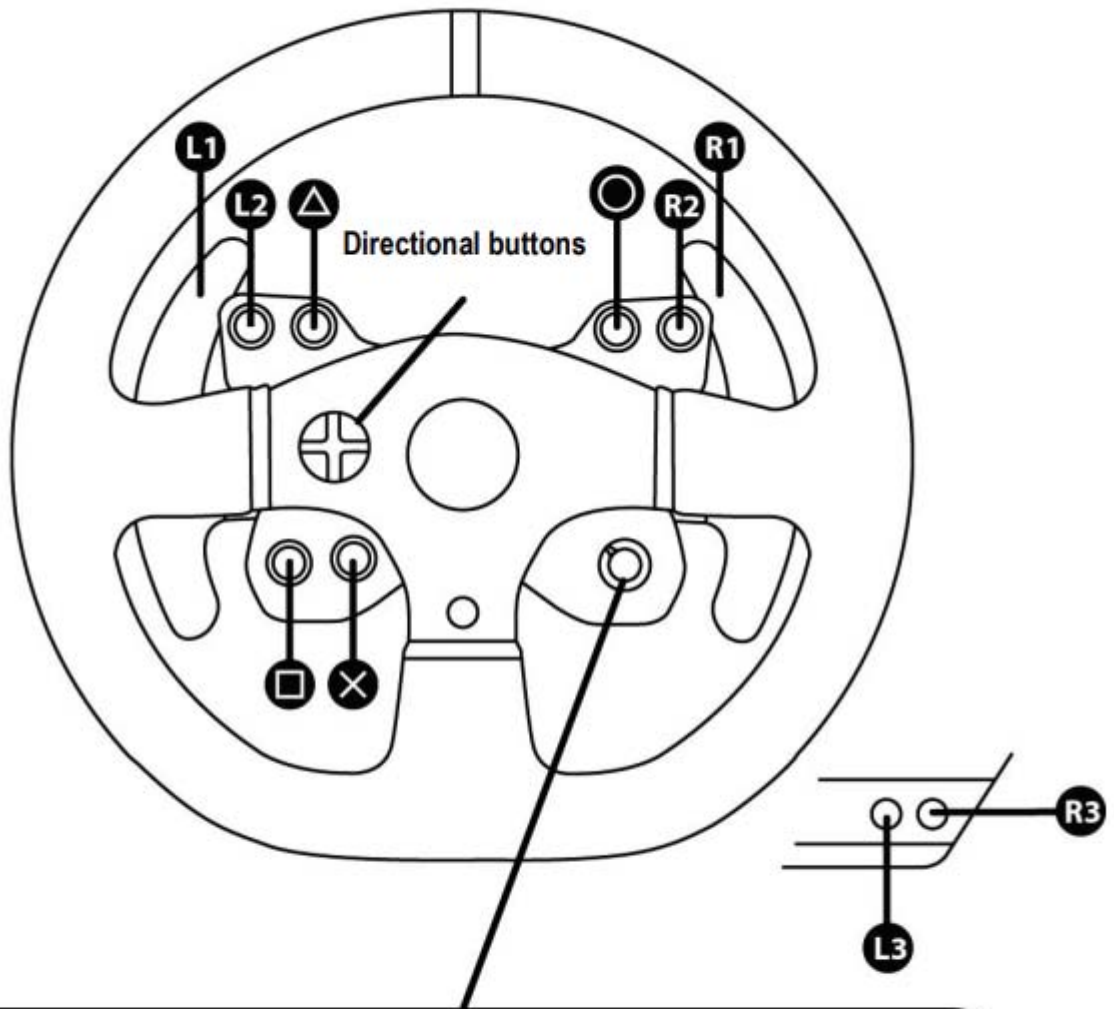

599XX EVO 30 Wheel Add-On ALCANTARA® Edition

PC - GENERIC MAPPING:

MAPPING FOR PLAYSTATION®5 CONSOLES AND PLAYSTATION®4 CONSOLES

SHARE (PS4™)
CREATE (PS5™)

PS button

OPTIONS
(PS4™/PS5™)

599XX EVO 30 Wheel Add-On ALCANTARA® Edition

XBOX ONE™ - GENERIC MAPPING: