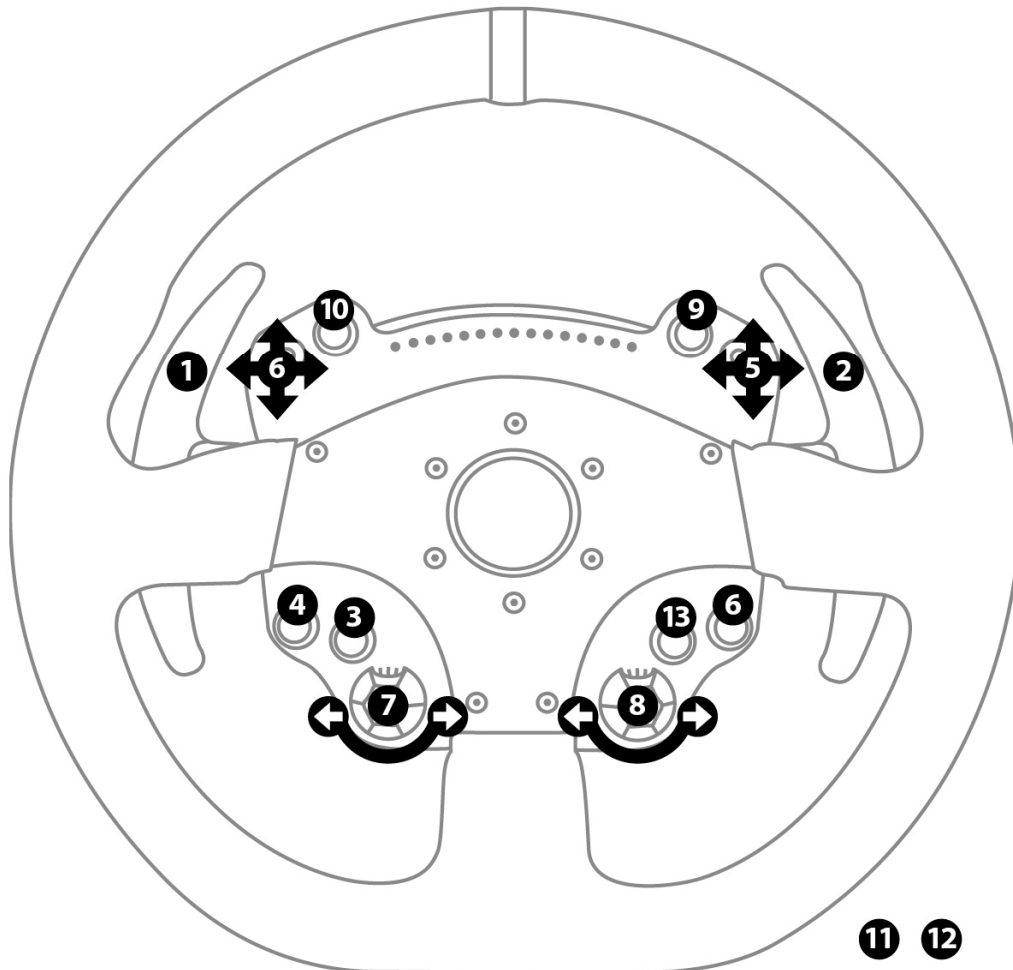

### PC "NORMAL MODE" MAPPING

(17 programmable functions)