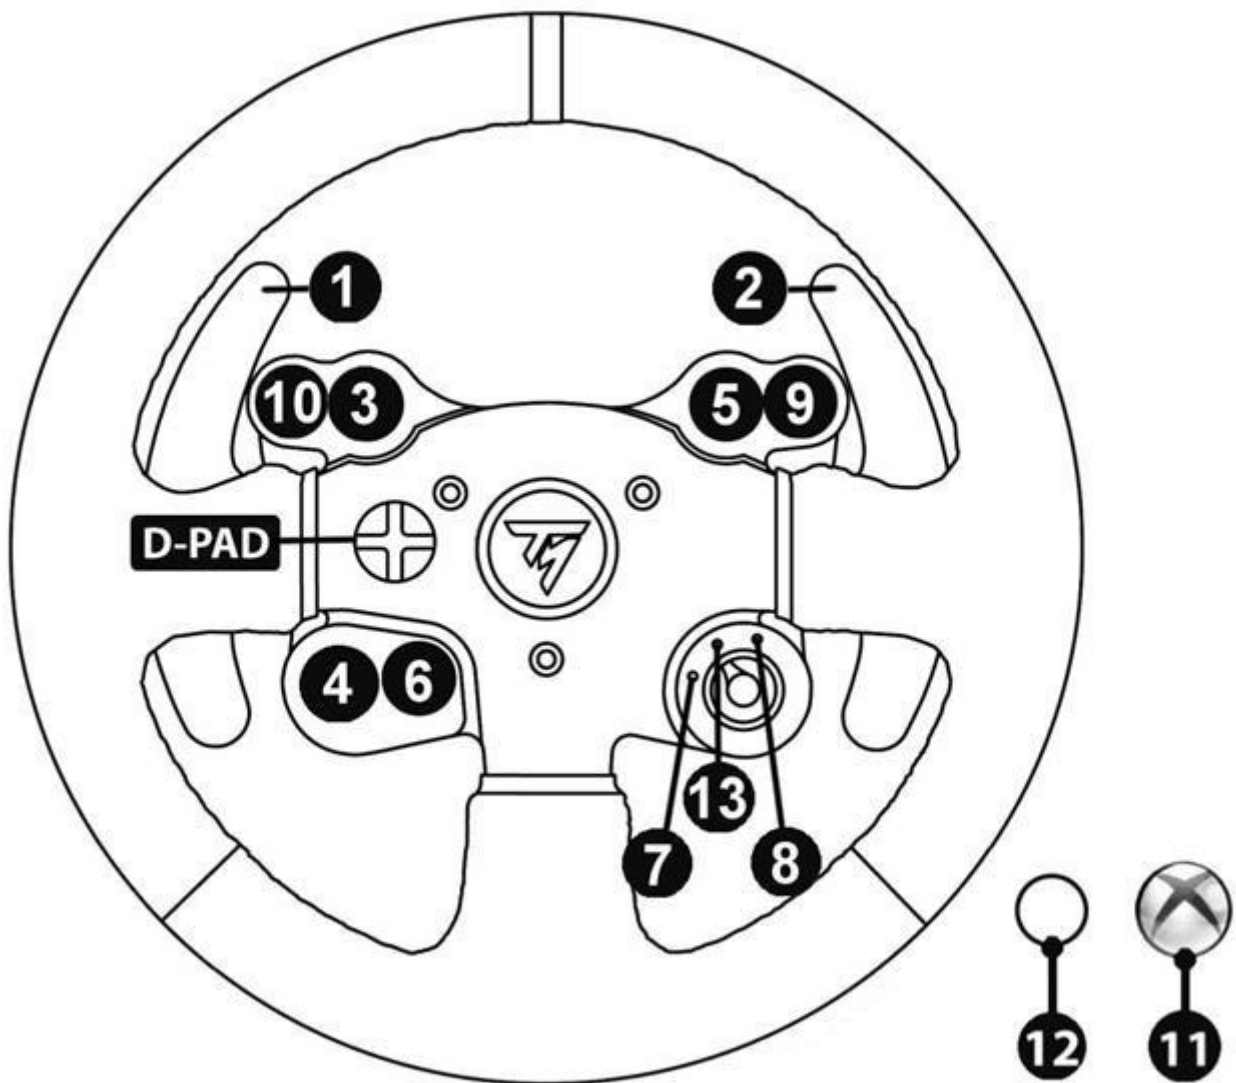

TM LEATHER 28 GT WHEEL

"PC" GENERIC MAPPING