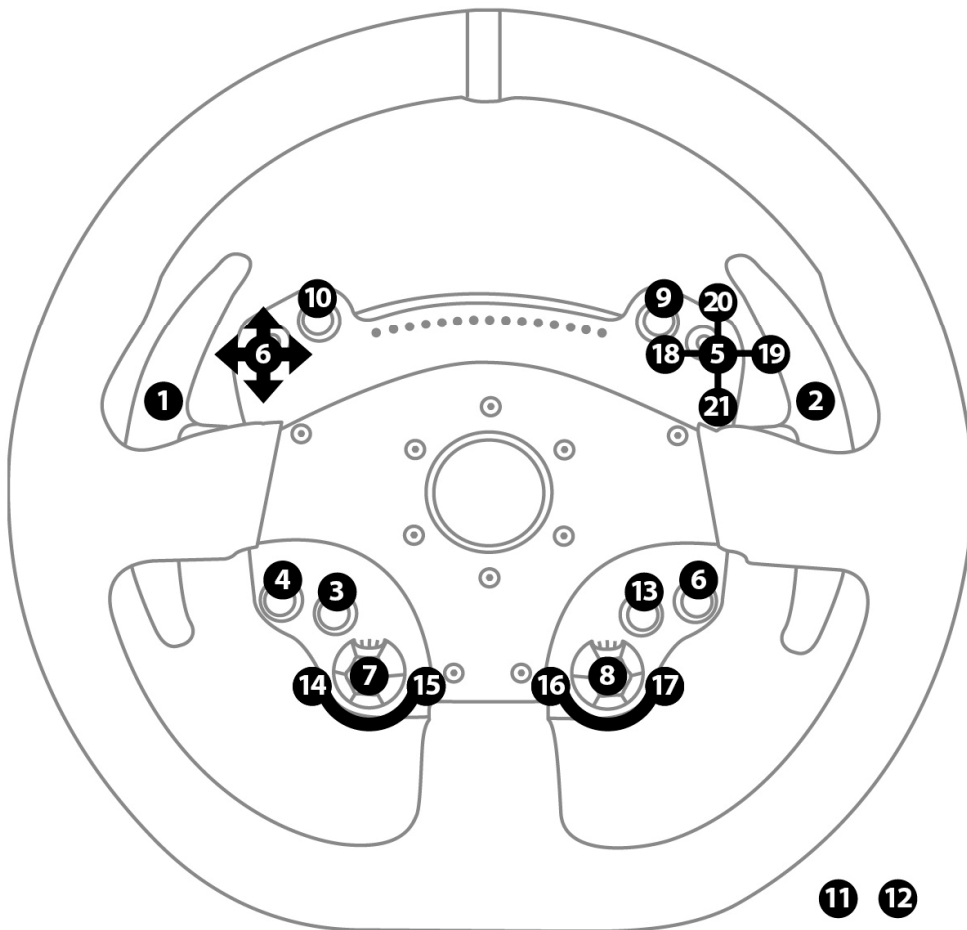

TS-PC RACER

Ferrari 488 Challenge Edition

PC "ADVANCED MODE" MAPPING

(26 programmable functions)