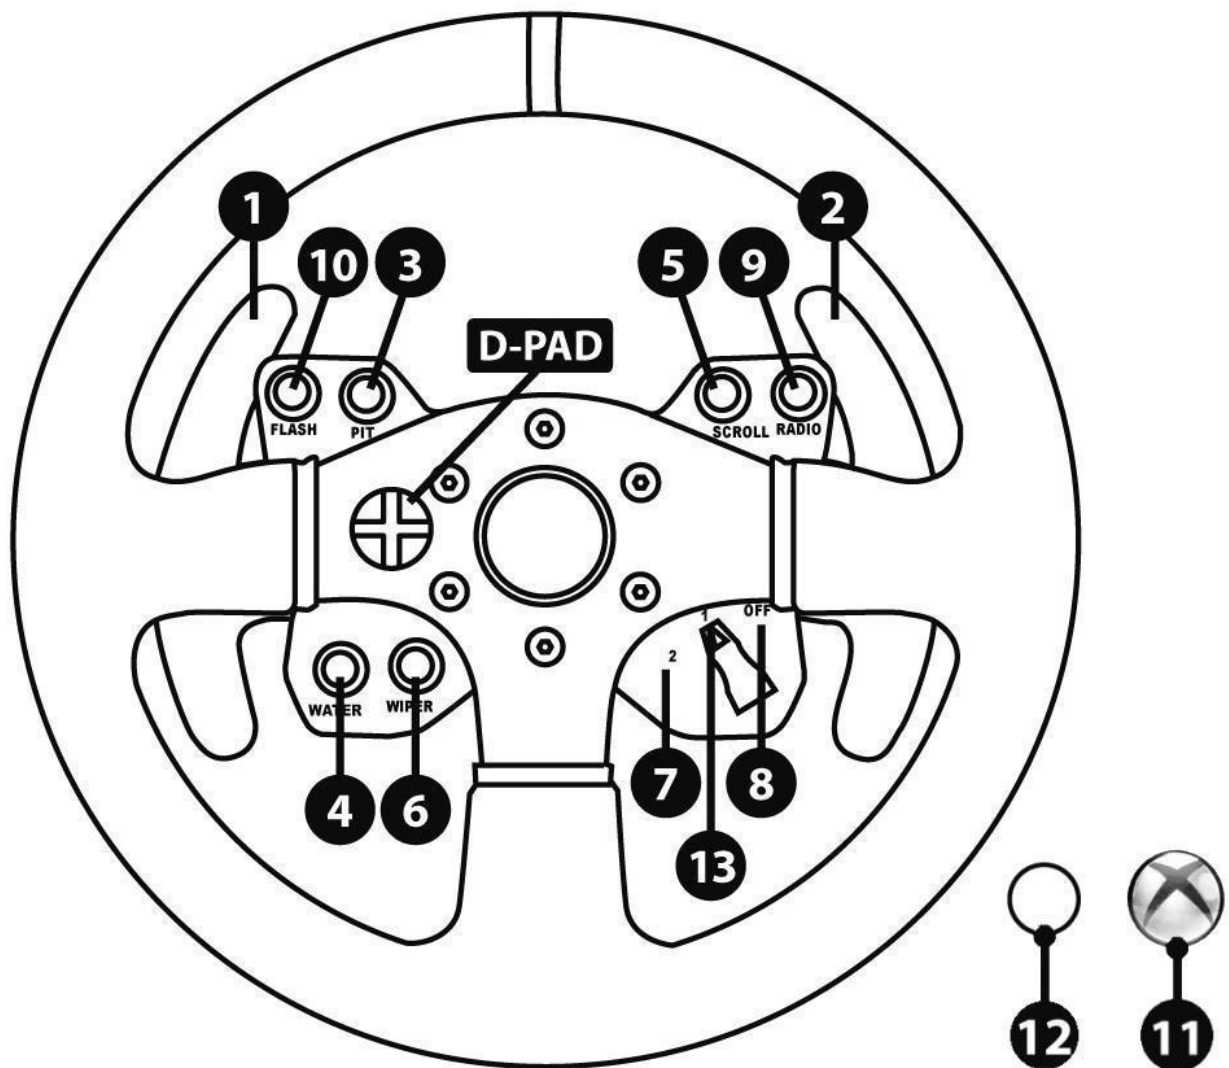

FERRARI 458 GTE WHEEL

"PC" GENERIC MAPPING