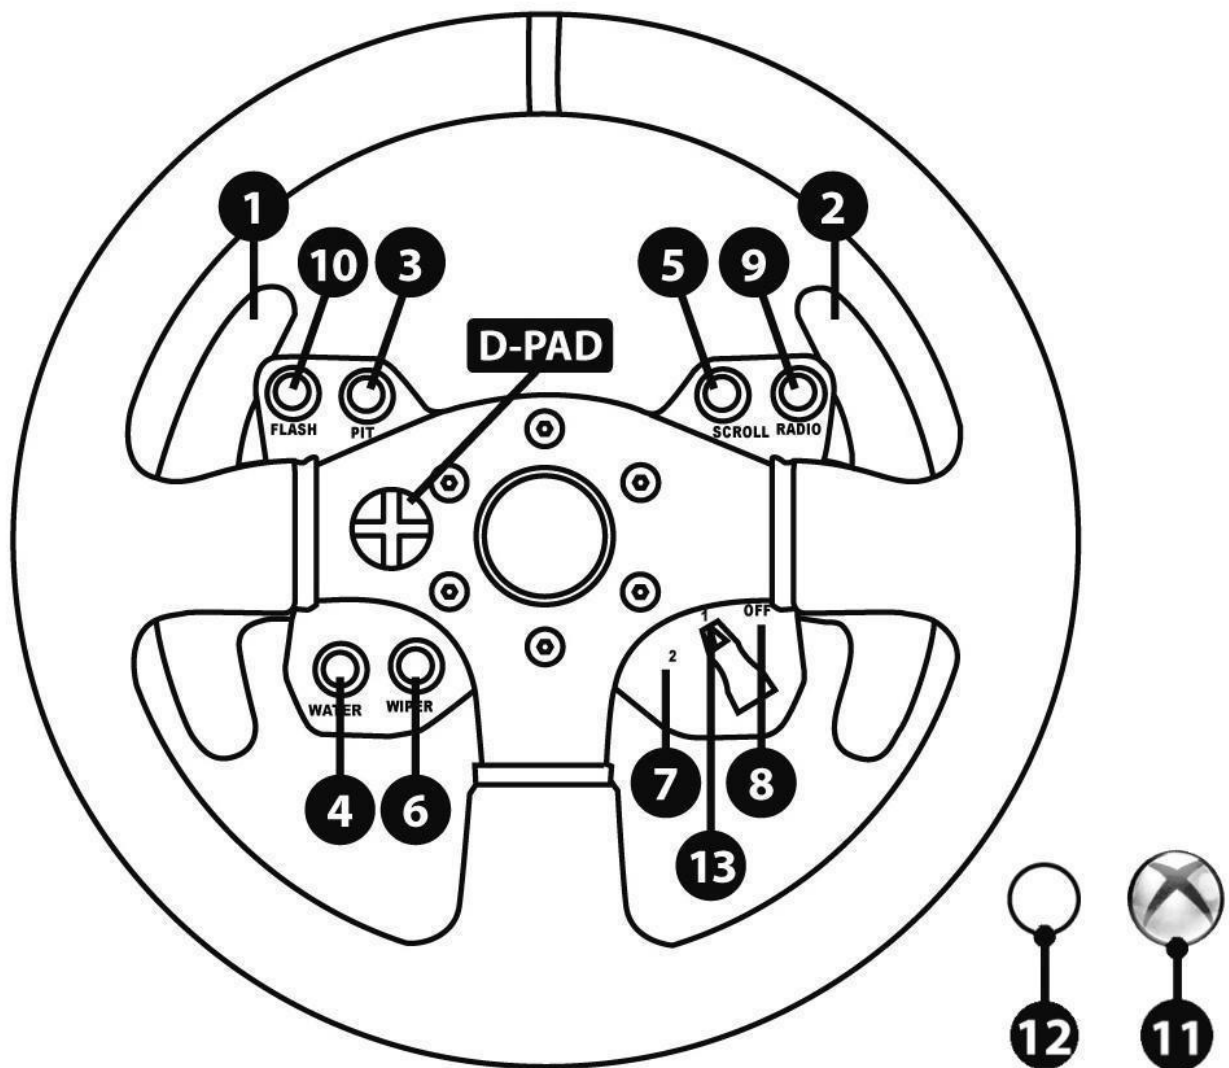

TS-XW RACER

PC - GENERIC MAPPING:

TS-XW RACER

XBOX ONE™ - GENERIC MAPPING:

FERRARI 458 ITALIA WHEEL

"XBOX ONE" GENERIC MAPPING

FERRARI 458 ITALIA WHEEL

"PC" GENERIC MAPPING

FERRARI 458 GTE WHEEL

"XBOX ONE" GENERIC MAPPING

FERRARI 458 GTE WHEEL

"PC" GENERIC MAPPING

TM LEATHER 28 GT WHEEL

"XBOX ONE" GENERIC MAPPING

TM LEATHER 28 GT WHEEL

"PC" GENERIC MAPPING

**FERRARI 599XX EVO 30
ALCANTARA® WHEEL**

"XBOX ONE" GENERIC MAPPING

**FERRARI 599XX EVO 30
ALCANTARA® WHEEL**

"PC" GENERIC MAPPING

FERRARI F1 WHEEL

"XBOX ONE" GENERIC MAPPING

FERRARI F1 WHEEL

"PC" GENERIC MAPPING (17 programmable functions)

FERRARI F1 WHEEL

"PC" ADVANCED MAPPING (29 programmable functions)