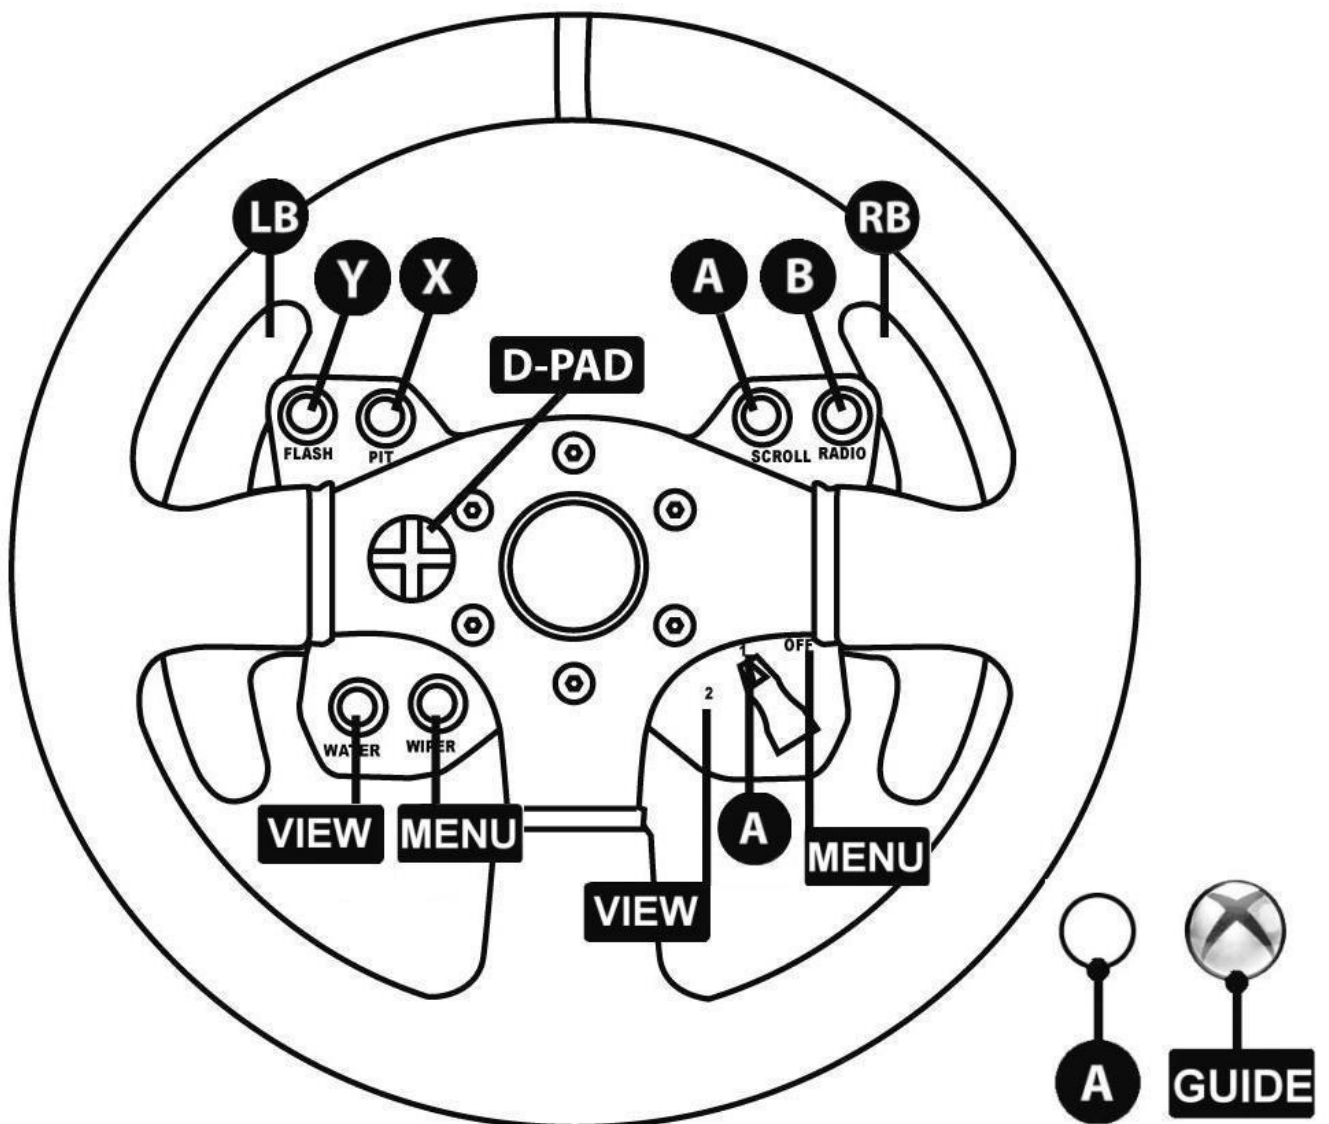

TS-XW RACER

PC - GENERIC MAPPING:

TS-XW RACER

XBOX ONE™ - GENERIC MAPPING:

FERRARI 458 ITALIA WHEEL

"XBOX ONE" GENERIC MAPPING

FERRARI 458 ITALIA WHEEL

"PC" GENERIC MAPPING

FERRARI 458 GTE WHEEL

"XBOX ONE" GENERIC MAPPING

FERRARI 458 GTE WHEEL

"PC" GENERIC MAPPING

TM LEATHER 28 GT WHEEL

"XBOX ONE" GENERIC MAPPING

TM LEATHER 28 GT WHEEL

"PC" GENERIC MAPPING

**FERRARI 599XX EVO 30
ALCANTARA® WHEEL**

"XBOX ONE" GENERIC MAPPING

**FERRARI 599XX EVO 30
ALCANTARA® WHEEL**

"PC" GENERIC MAPPING

FERRARI F1 WHEEL

"XBOX ONE" GENERIC MAPPING

FERRARI F1 WHEEL

"PC" GENERIC MAPPING (17 programmable functions)

FERRARI F1 WHEEL

"PC" ADVANCED MAPPING (29 programmable functions)