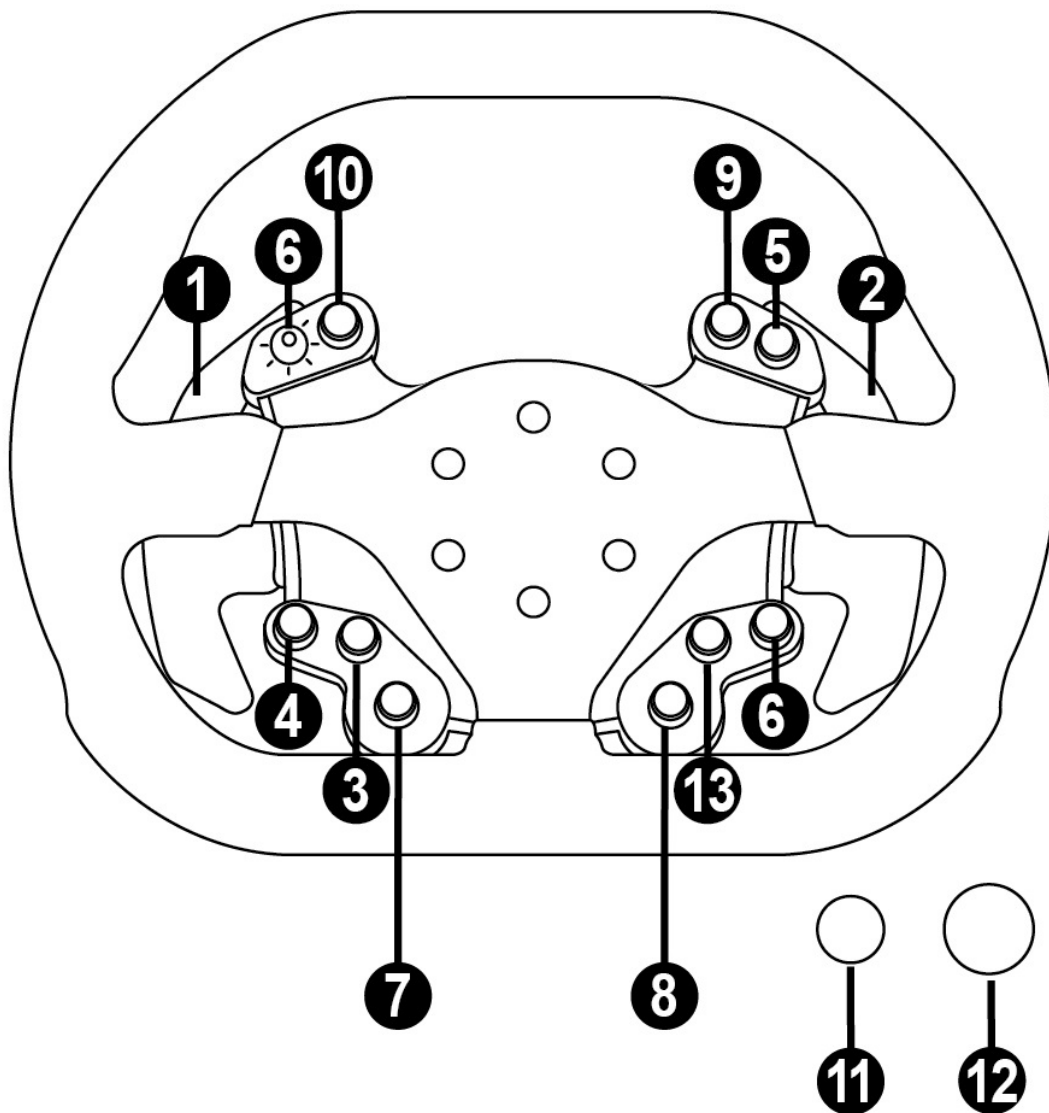

TS-XW RACER

PC - GENERIC MAPPING:

TS-XW RACER

XBOX ONE™ - GENERIC MAPPING:

FERRARI 458 ITALIA WHEEL

"XBOX ONE" GENERIC MAPPING

FERRARI 458 ITALIA WHEEL

"PC" GENERIC MAPPING

FERRARI 458 GTE WHEEL

"XBOX ONE" GENERIC MAPPING

FERRARI 458 GTE WHEEL

"PC" GENERIC MAPPING

TM LEATHER 28 GT WHEEL

"XBOX ONE" GENERIC MAPPING

TM LEATHER 28 GT WHEEL

"PC" GENERIC MAPPING

**FERRARI 599XX EVO 30
ALCANTARA® WHEEL**

"XBOX ONE" GENERIC MAPPING

**FERRARI 599XX EVO 30
ALCANTARA® WHEEL**

"PC" GENERIC MAPPING

FERRARI F1 WHEEL

"XBOX ONE" GENERIC MAPPING

FERRARI F1 WHEEL

"PC" GENERIC MAPPING (17 programmable functions)

FERRARI F1 WHEEL

"PC" ADVANCED MAPPING (29 programmable functions)