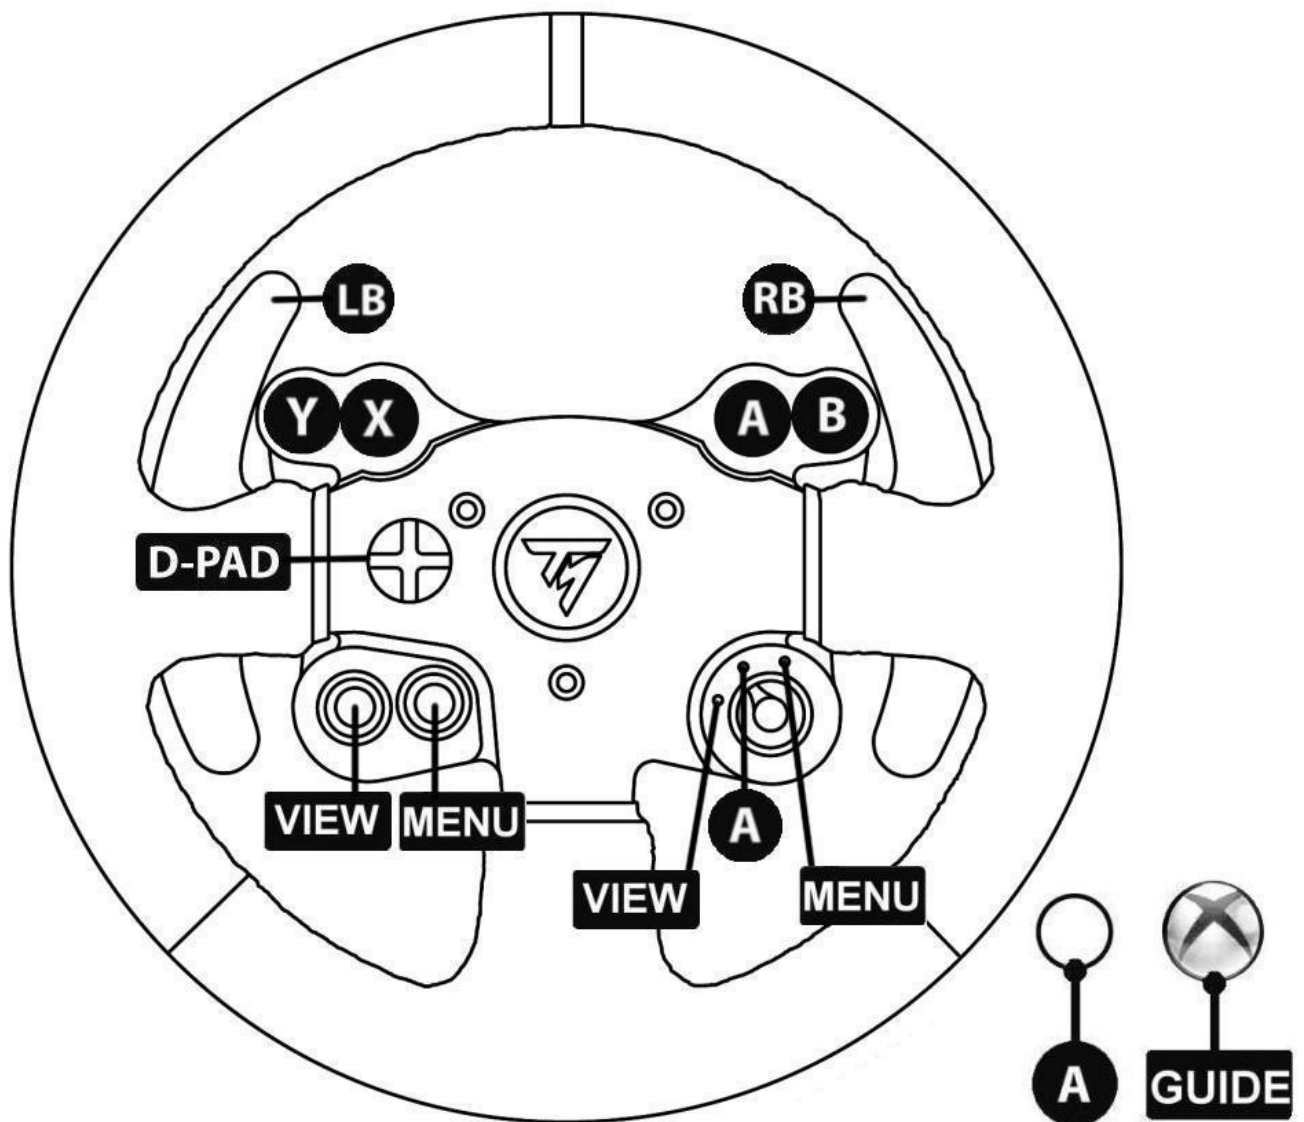

FERRARI 458 GTE WHEEL

"XBOX ONE" GENERIC MAPPING

FERRARI 458 GTE WHEEL

"PC" GENERIC MAPPING

TM LEATHER 28 GT WHEEL

"XBOX ONE" GENERIC MAPPING

TM LEATHER 28 GT WHEEL

"PC" GENERIC MAPPING

**FERRARI 599XX EVO 30
ALCANTARA® WHEEL**

"XBOX ONE" GENERIC MAPPING

**FERRARI 599XX EVO 30
ALCANTARA® WHEEL**

"PC" GENERIC MAPPING

FERRARI F1 WHEEL

"XBOX ONE" GENERIC MAPPING

FERRARI F1 WHEEL

"PC" GENERIC MAPPING (17 programmable functions)

FERRARI F1 WHEEL

"PC" ADVANCED MAPPING (29 programmable functions)