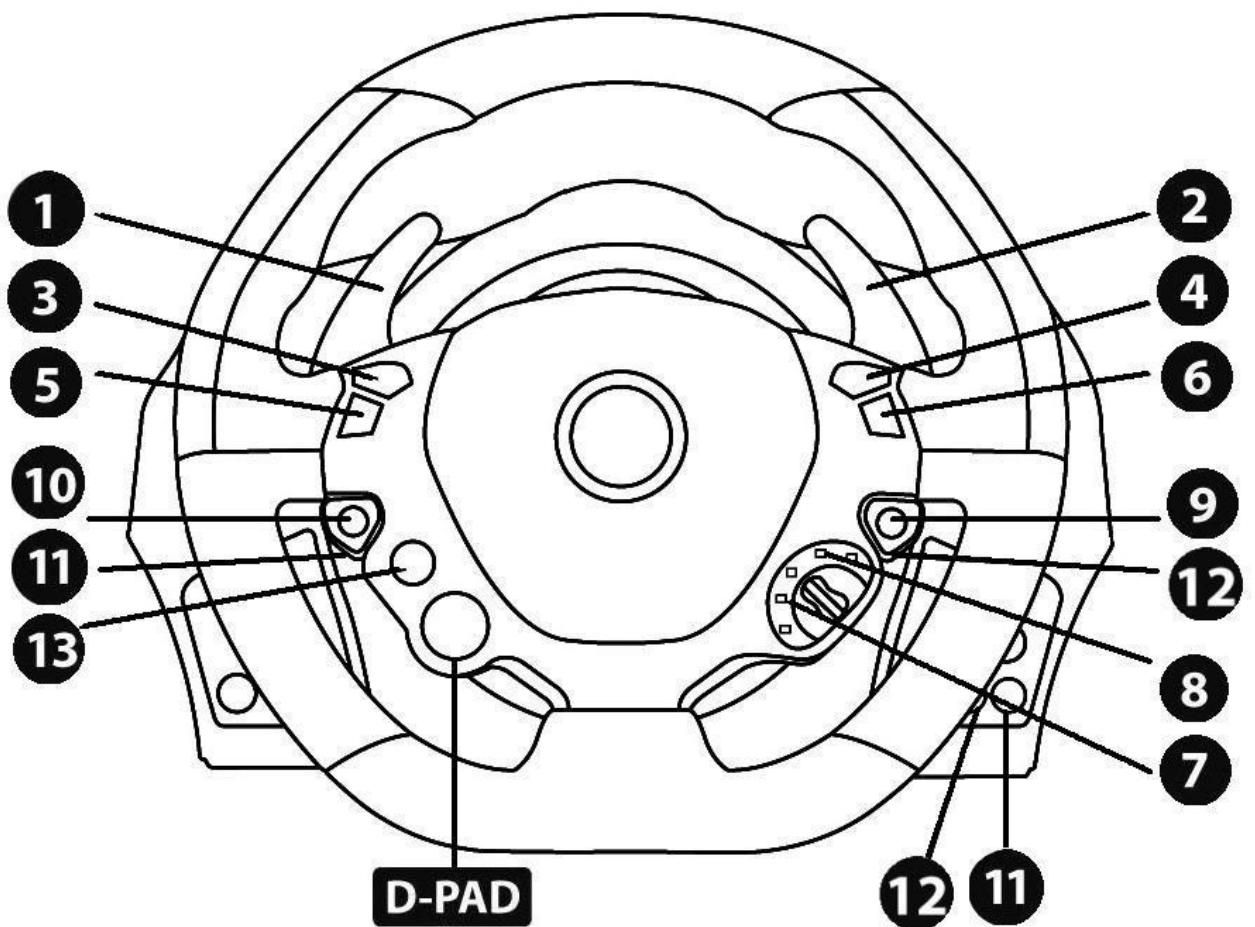

FERRARI 458 ITALIA WHEEL

"PC" GENERIC MAPPING