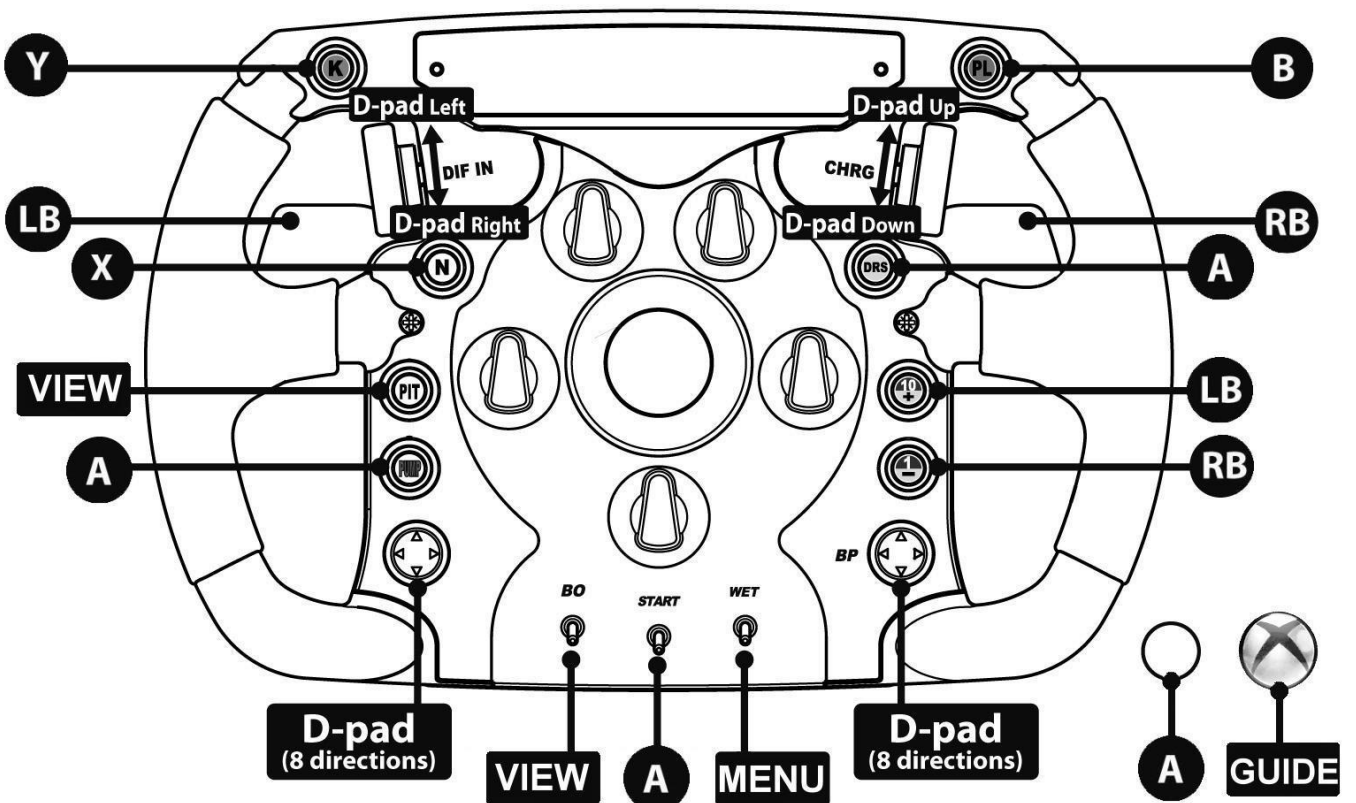

**FERRARI 599XX EVO 30
ALCANTARA® WHEEL**

"XBOX ONE" GENERIC MAPPING

**FERRARI 599XX EVO 30
ALCANTARA® WHEEL**

"PC" GENERIC MAPPING

FERRARI F1 WHEEL

"XBOX ONE" GENERIC MAPPING

FERRARI F1 WHEEL

"PC" GENERIC MAPPING (17 programmable functions)

FERRARI F1 WHEEL

"PC" ADVANCED MAPPING (29 programmable functions)