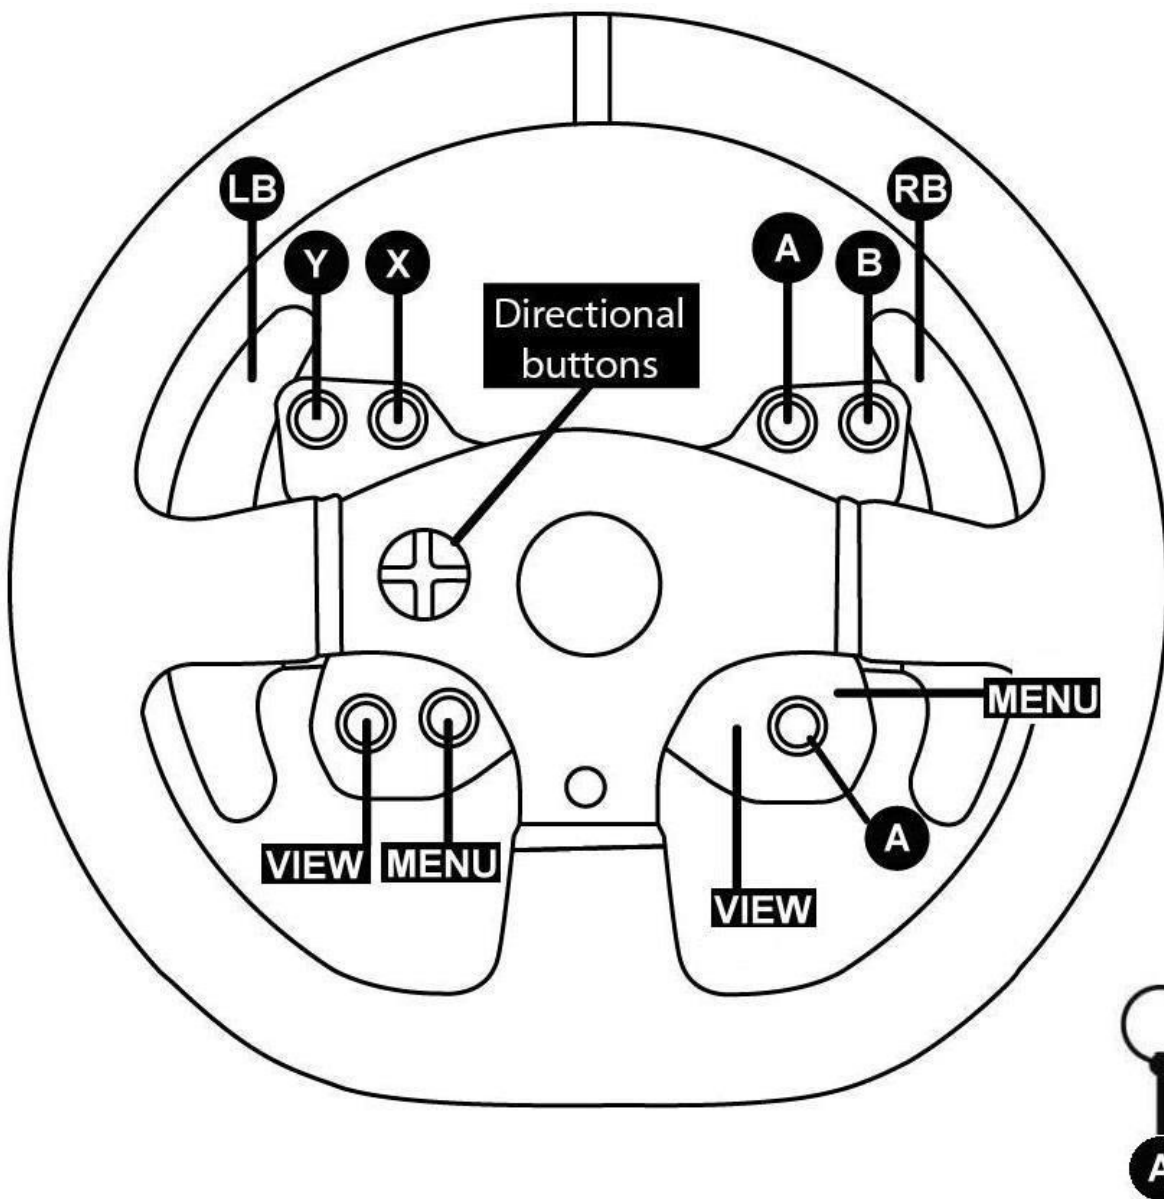

FERRARI 458 GTE WHEEL

"XBOX ONE" GENERIC MAPPING

FERRARI 458 GTE WHEEL

"PC" GENERIC MAPPING

TM LEATHER 28 GT WHEEL

"XBOX ONE" GENERIC MAPPING

TM LEATHER 28 GT WHEEL

"PC" GENERIC MAPPING

**FERRARI 599XX EVO 30
ALCANTARA® WHEEL**

"XBOX ONE" GENERIC MAPPING

**FERRARI 599XX EVO 30
ALCANTARA® WHEEL**

"PC" GENERIC MAPPING

FERRARI F1 WHEEL

"XBOX ONE" GENERIC MAPPING

FERRARI F1 WHEEL

"PC" GENERIC MAPPING (17 programmable functions)

FERRARI F1 WHEEL

"PC" ADVANCED MAPPING (29 programmable functions)