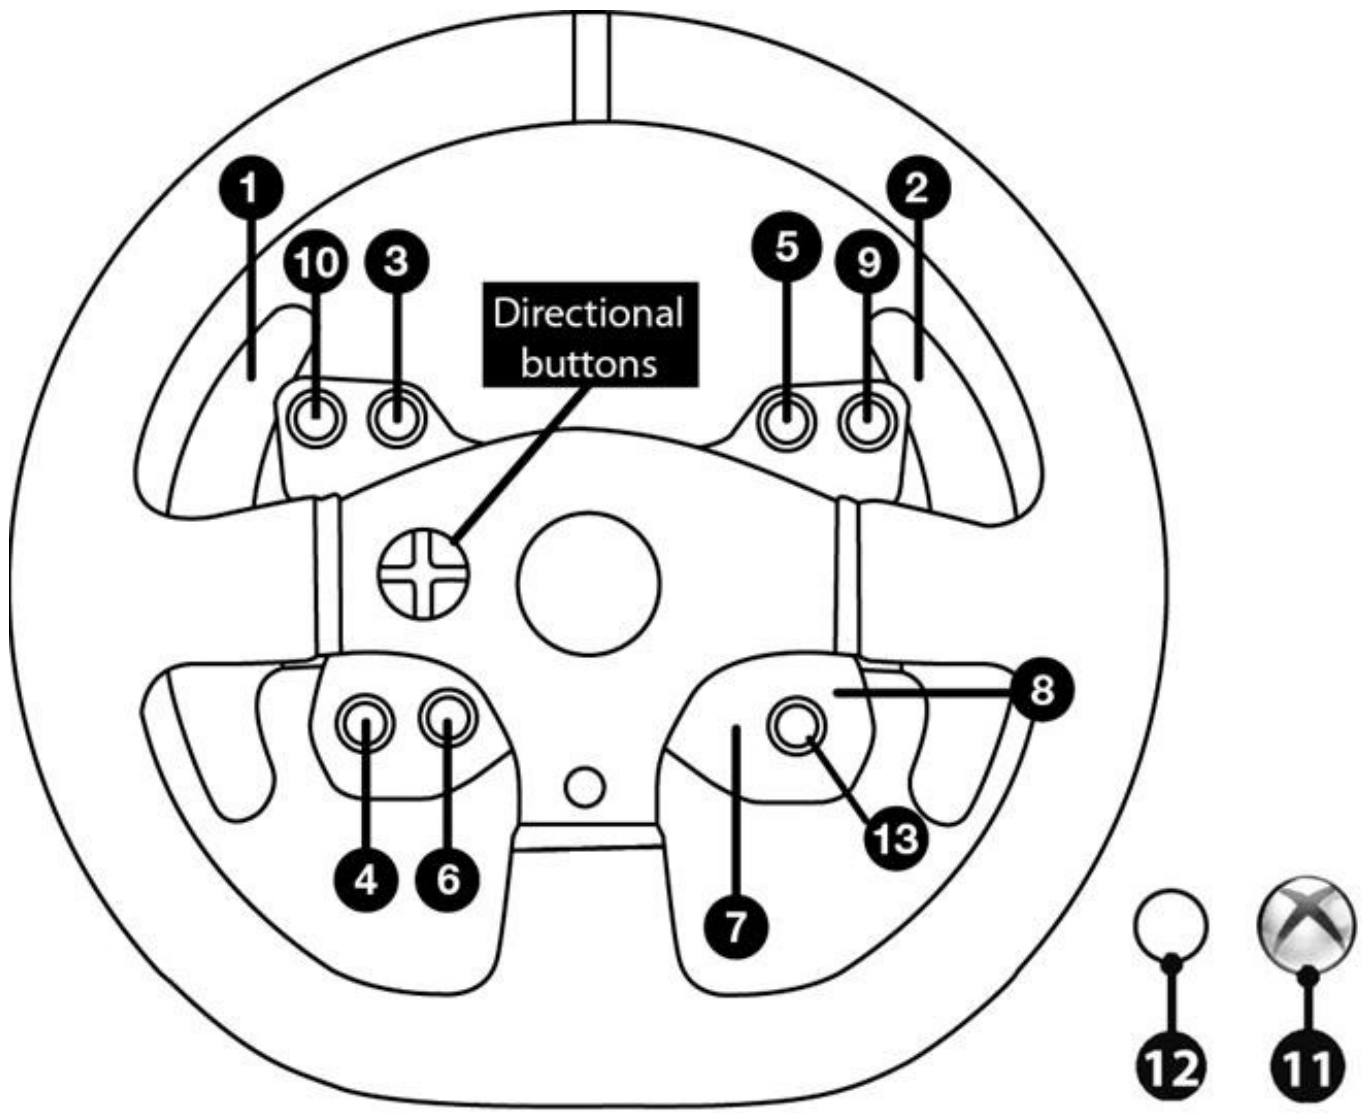

**FERRARI 599XX EVO 30
ALCANTARA® WHEEL**

"XBOX ONE" GENERIC MAPPING

**FERRARI 599XX EVO 30
ALCANTARA® WHEEL**

"PC" GENERIC MAPPING

FERRARI F1 WHEEL

"XBOX ONE" GENERIC MAPPING

FERRARI F1 WHEEL

"PC" GENERIC MAPPING (17 programmable functions)

FERRARI F1 WHEEL

"PC" ADVANCED MAPPING (29 programmable functions)