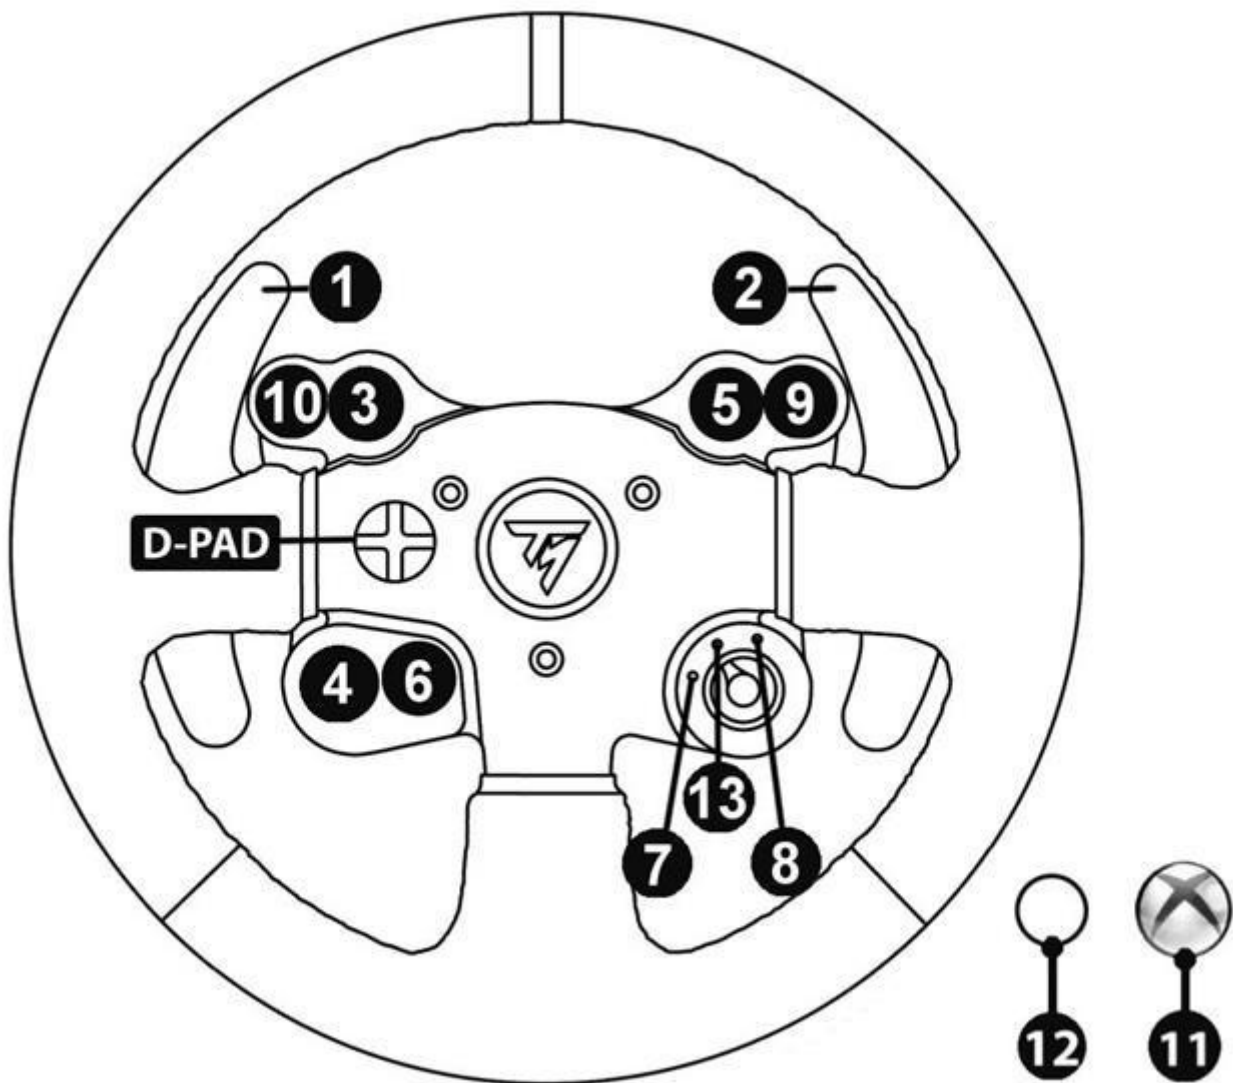

FERRARI 458 GTE WHEEL

"XBOX ONE" GENERIC MAPPING

FERRARI 458 GTE WHEEL

"PC" GENERIC MAPPING

TM LEATHER 28 GT WHEEL

"XBOX ONE" GENERIC MAPPING

TM LEATHER 28 GT WHEEL

"PC" GENERIC MAPPING

**FERRARI 599XX EVO 30
ALCANTARA® WHEEL**

"XBOX ONE" GENERIC MAPPING

**FERRARI 599XX EVO 30
ALCANTARA® WHEEL**

"PC" GENERIC MAPPING

FERRARI F1 WHEEL

"XBOX ONE" GENERIC MAPPING

FERRARI F1 WHEEL

"PC" GENERIC MAPPING (17 programmable functions)

FERRARI F1 WHEEL

"PC" ADVANCED MAPPING (29 programmable functions)