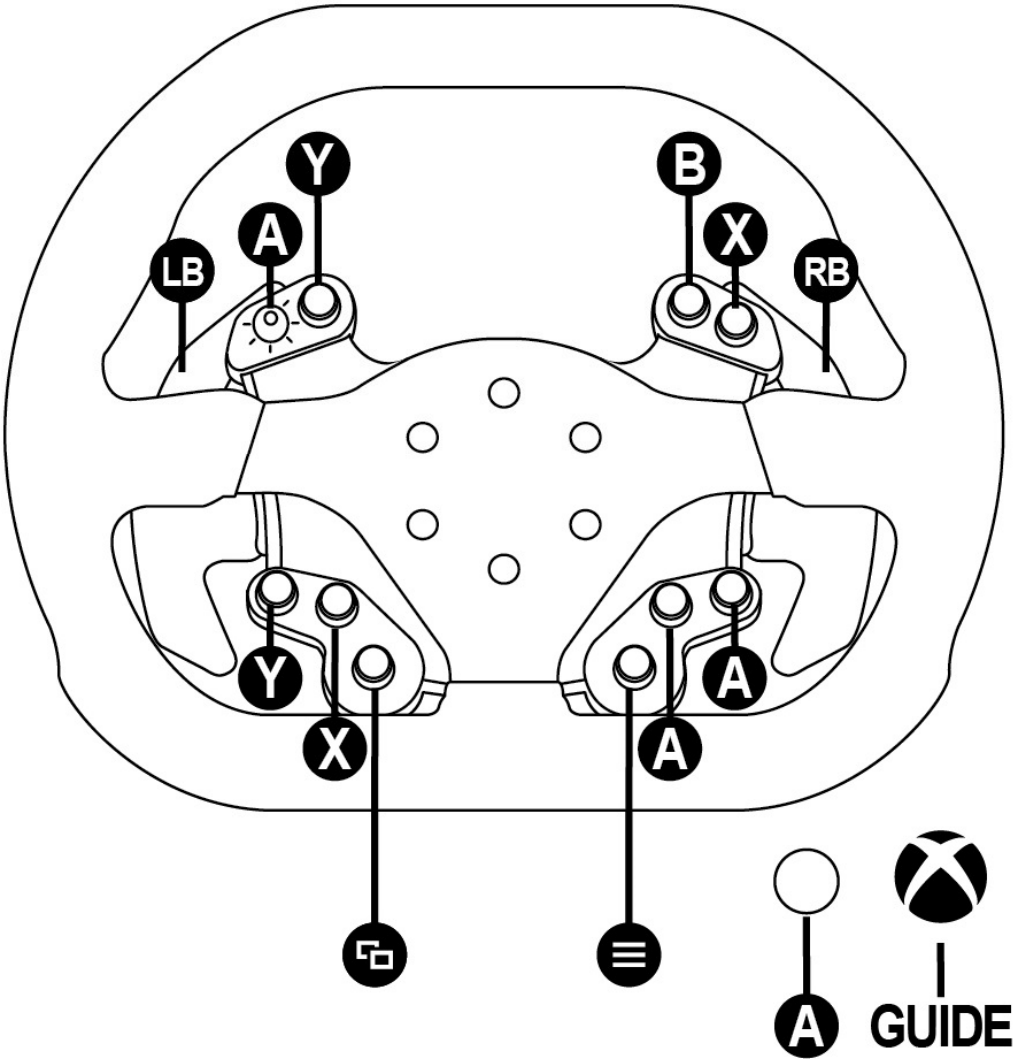

TS-XW RACER

PC - GENERIC MAPPING:

TS-XW RACER

XBOX ONE™ - GENERIC MAPPING:

FERRARI 458 ITALIA WHEEL

"XBOX ONE" GENERIC MAPPING

FERRARI 458 ITALIA WHEEL

"PC" GENERIC MAPPING

FERRARI 458 GTE WHEEL

"XBOX ONE" GENERIC MAPPING

FERRARI 458 GTE WHEEL

"PC" GENERIC MAPPING

TM LEATHER 28 GT WHEEL

"XBOX ONE" GENERIC MAPPING

TM LEATHER 28 GT WHEEL

"PC" GENERIC MAPPING

**FERRARI 599XX EVO 30
ALCANTARA® WHEEL**

"XBOX ONE" GENERIC MAPPING

**FERRARI 599XX EVO 30
ALCANTARA® WHEEL**

"PC" GENERIC MAPPING

FERRARI F1 WHEEL

"XBOX ONE" GENERIC MAPPING

FERRARI F1 WHEEL

"PC" GENERIC MAPPING (17 programmable functions)

FERRARI F1 WHEEL

"PC" ADVANCED MAPPING (29 programmable functions)