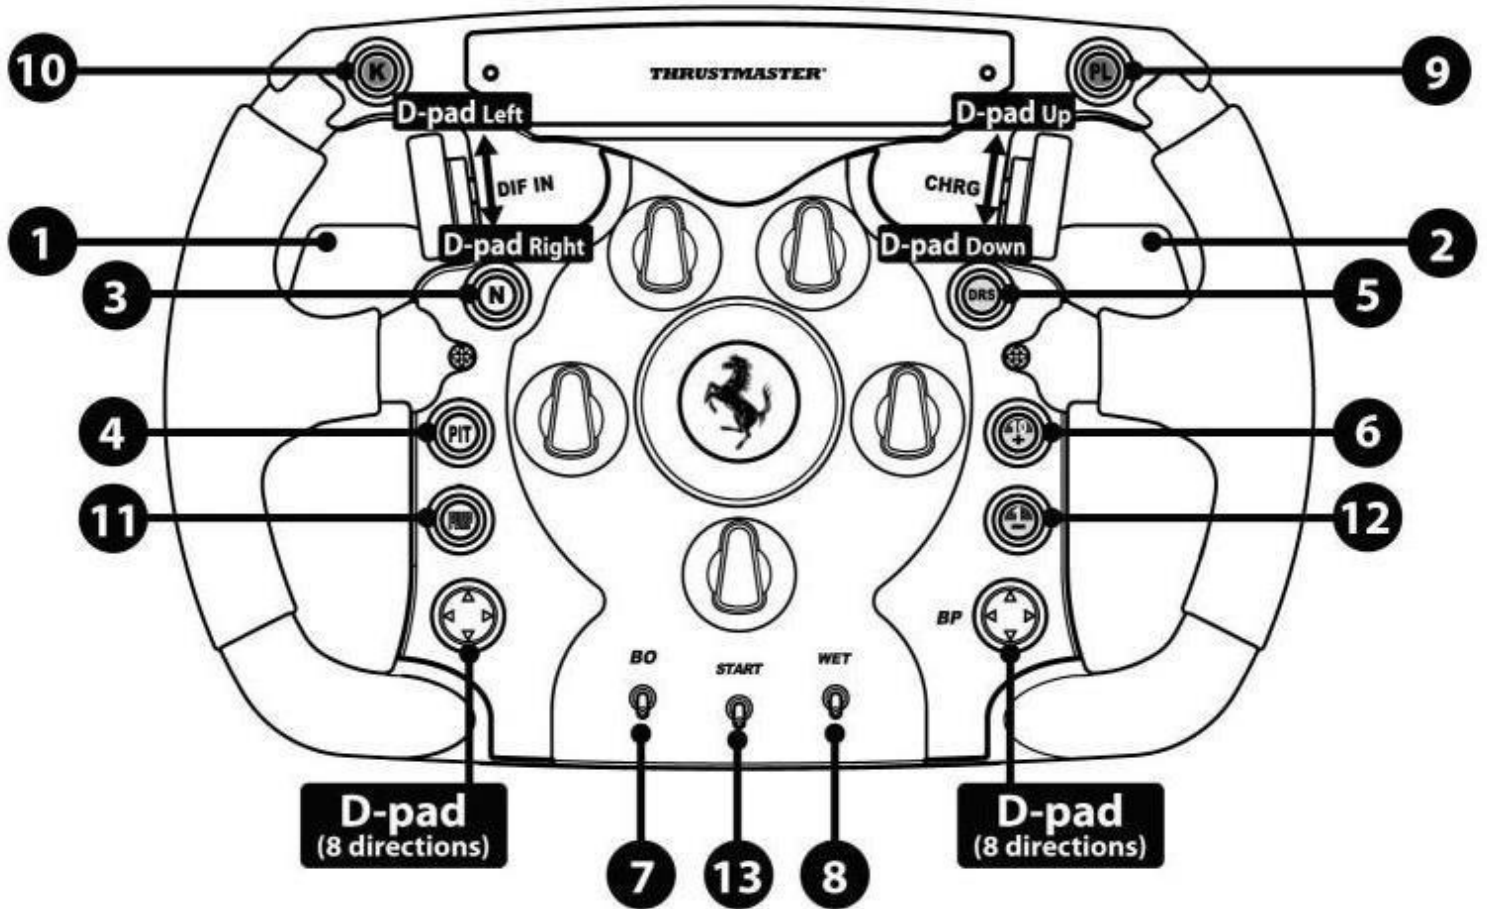

**FERRARI 599XX EVO 30
ALCANTARA® WHEEL**

"XBOX ONE" GENERIC MAPPING

**FERRARI 599XX EVO 30
ALCANTARA® WHEEL**

"PC" GENERIC MAPPING

FERRARI F1 WHEEL

"XBOX ONE" GENERIC MAPPING

FERRARI F1 WHEEL

"PC" GENERIC MAPPING (17 programmable functions)

FERRARI F1 WHEEL

"PC" ADVANCED MAPPING (29 programmable functions)