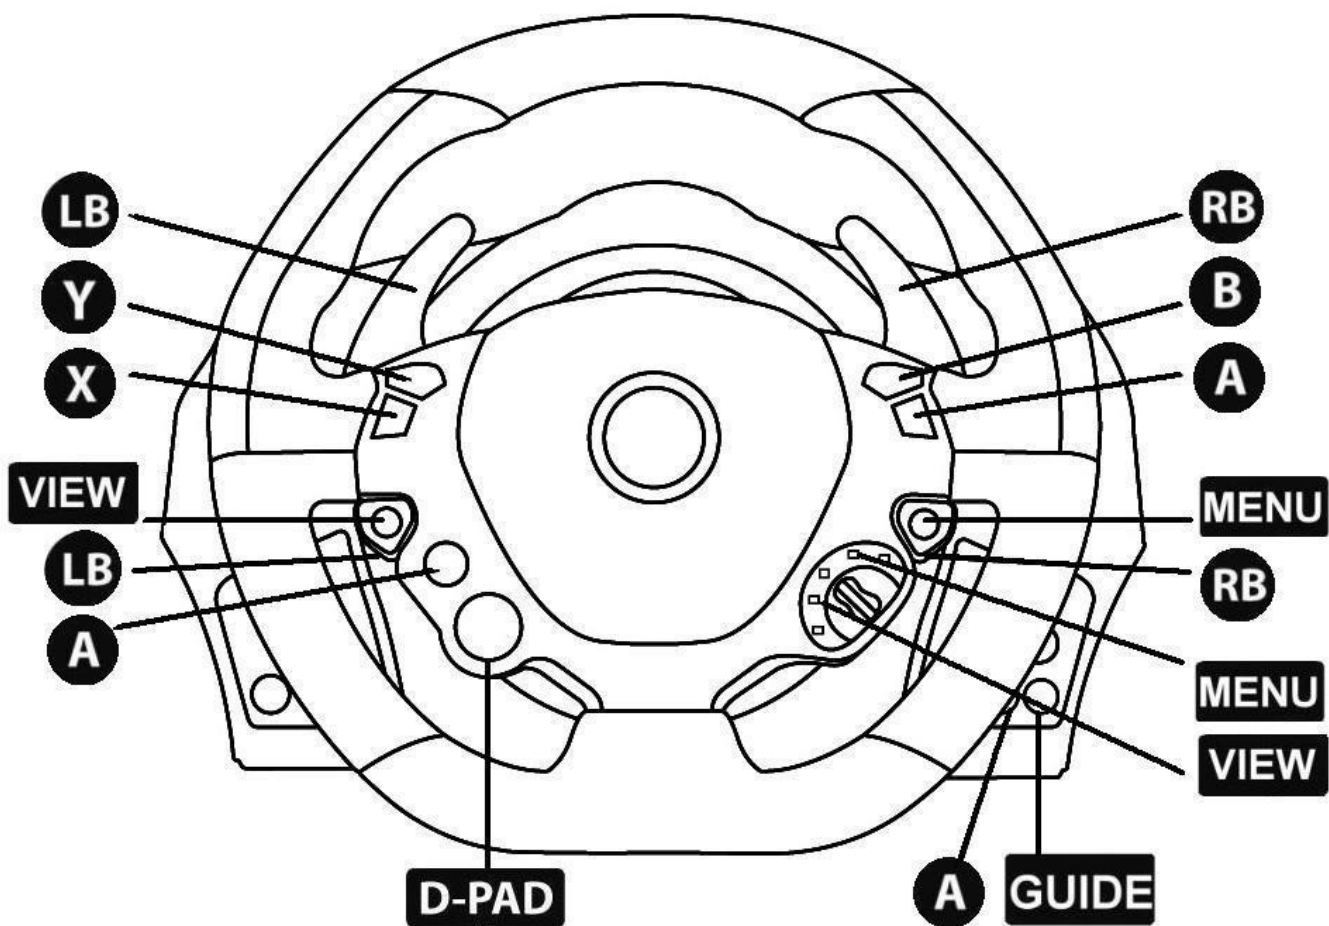

FERRARI 458 ITALIA WHEEL

"XBOX ONE" GENERIC MAPPING