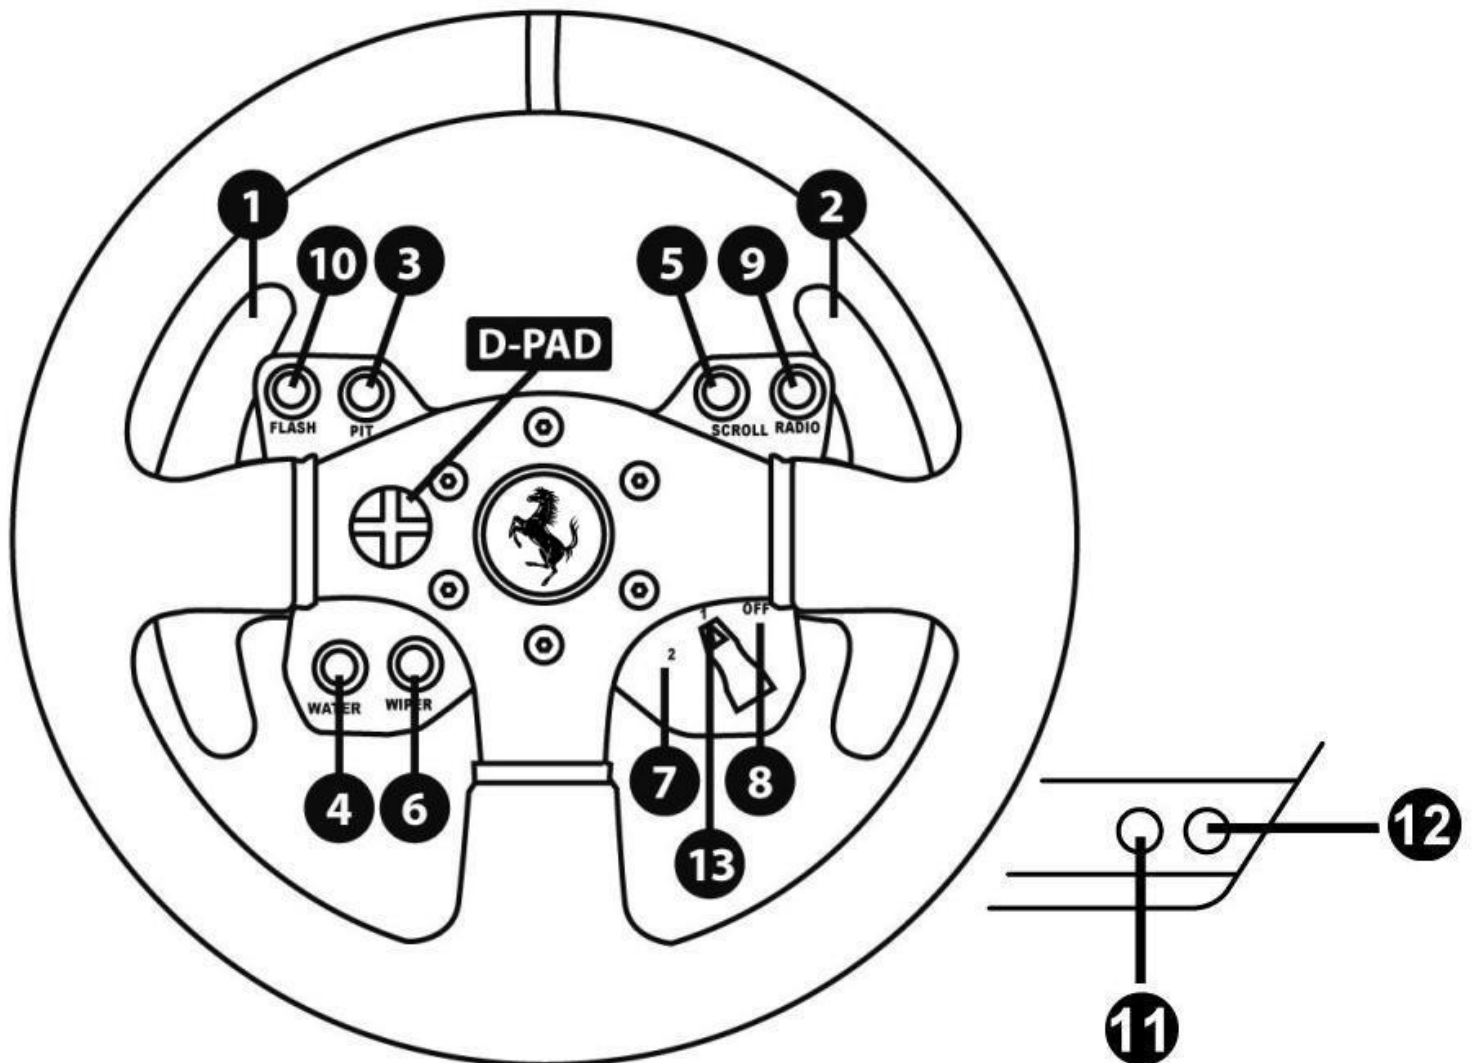

1500RS

FERRARI 458 GTE WHEEL

"PC" GENERIC MAPPING