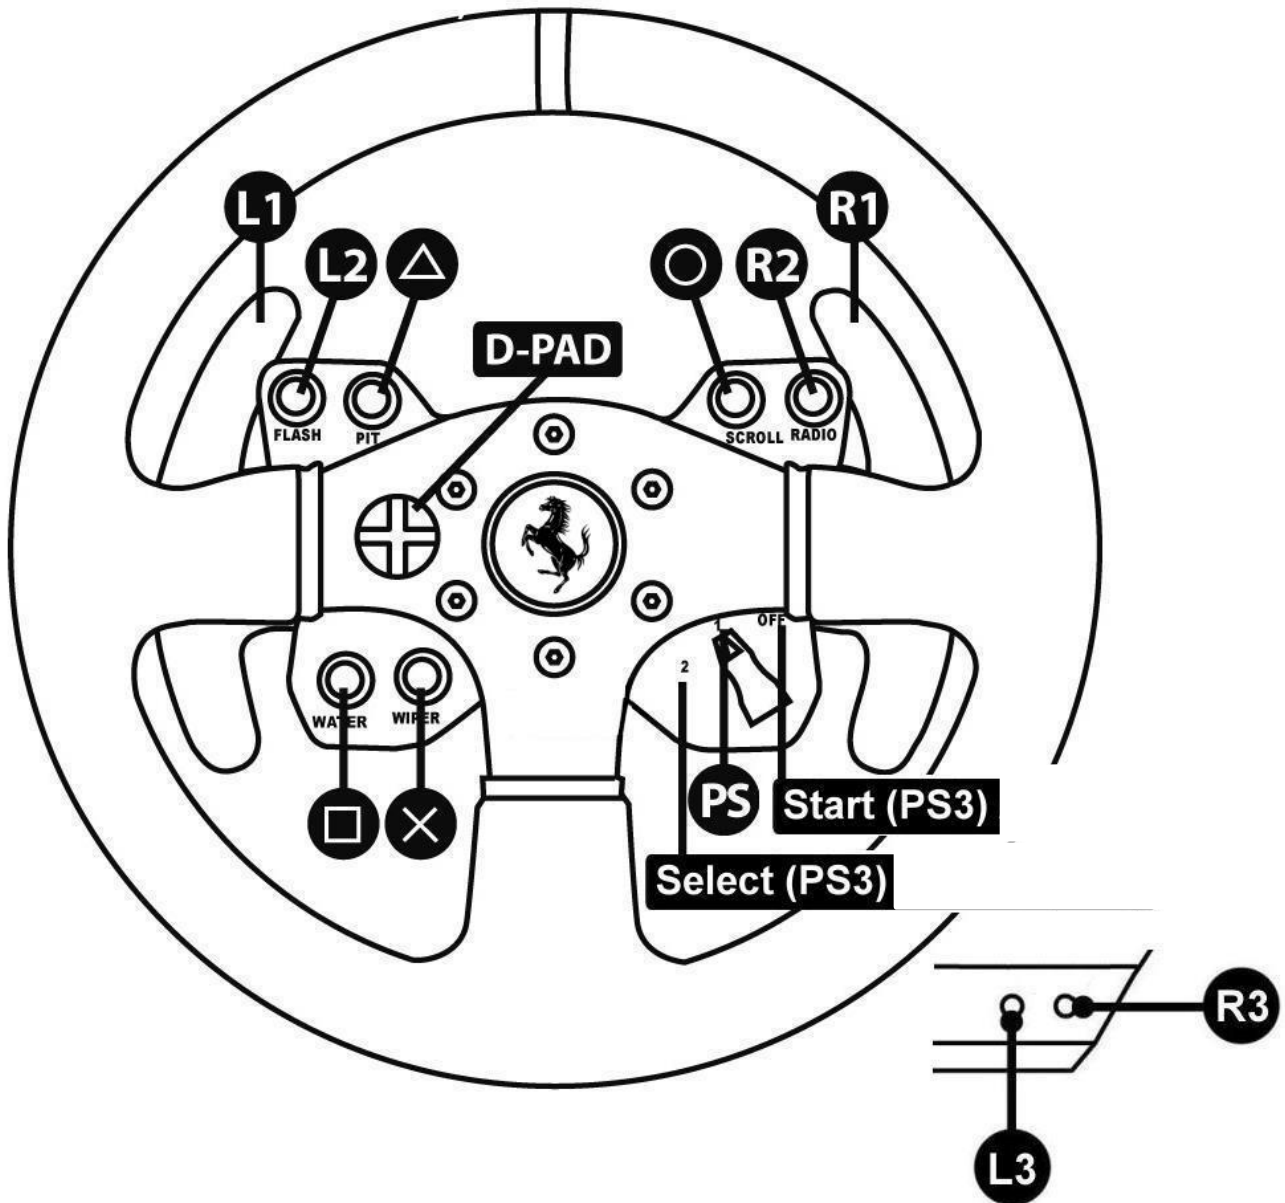

1500RS

FERRARI 458 GTE WHEEL

"PS3™" GENERIC MAPPING