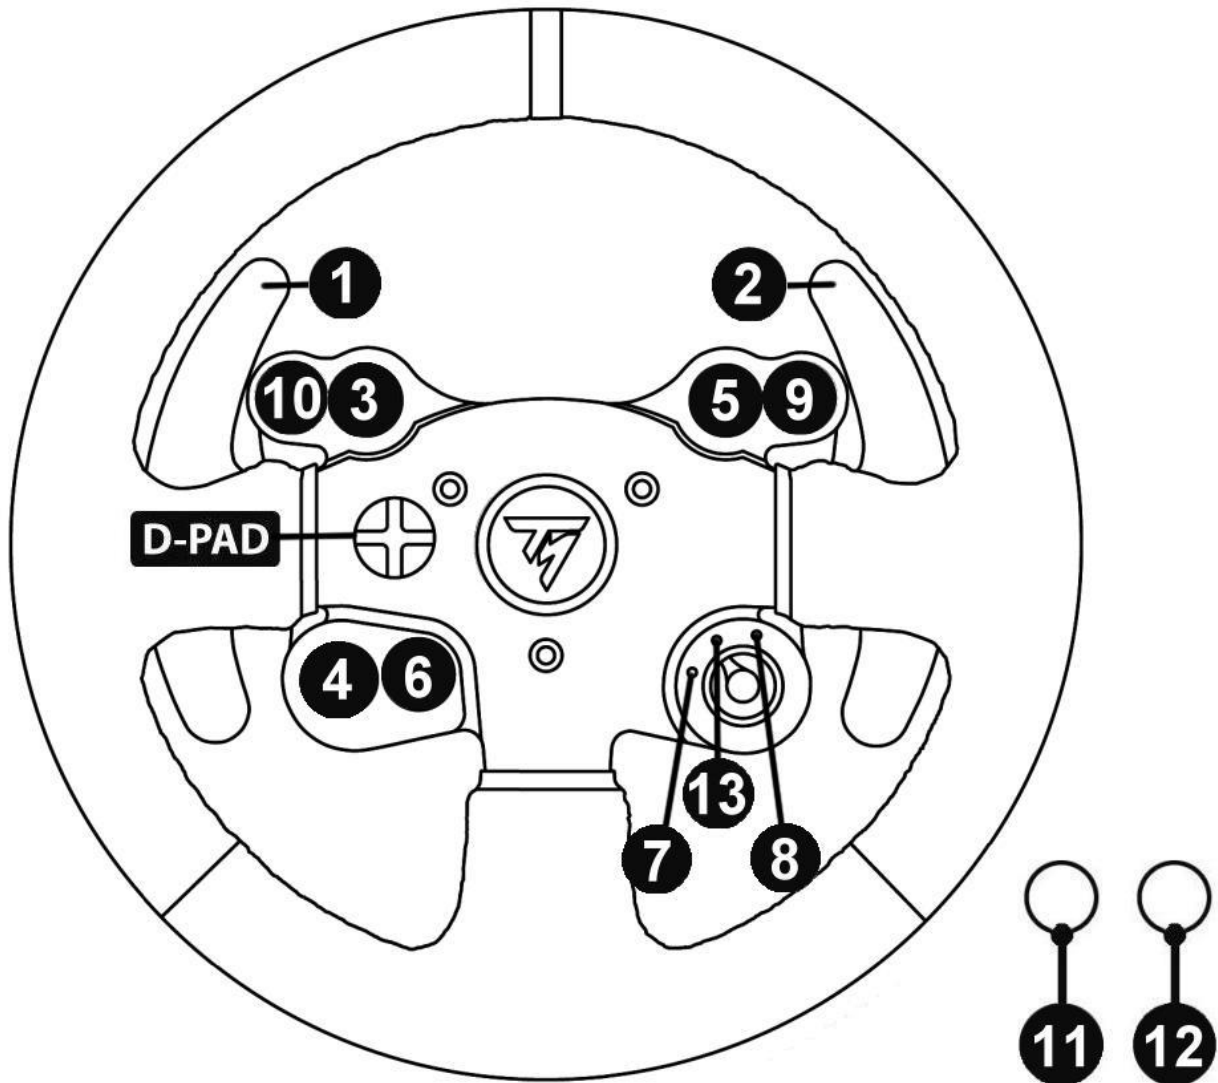

"PS3™" GENERIC MAPPING

1500RS

FERRARI 458 GTE WHEEL

"PC" GENERIC MAPPING

T500RS

TM LEATHER 28 GT WHEEL

"PS3™" GENERIC MAPPING

T500RS

TM LEATHER 28 GT WHEEL

"PC" GENERIC MAPPING

1500RS

FERRARI 599XX EVO 30 ALCANTARA® WHEEL

"PS3™" GENERIC MAPPING

1500RS

**FERRARI 599XX EVO 30
ALCANTARA® WHEEL**

"PC" GENERIC MAPPING