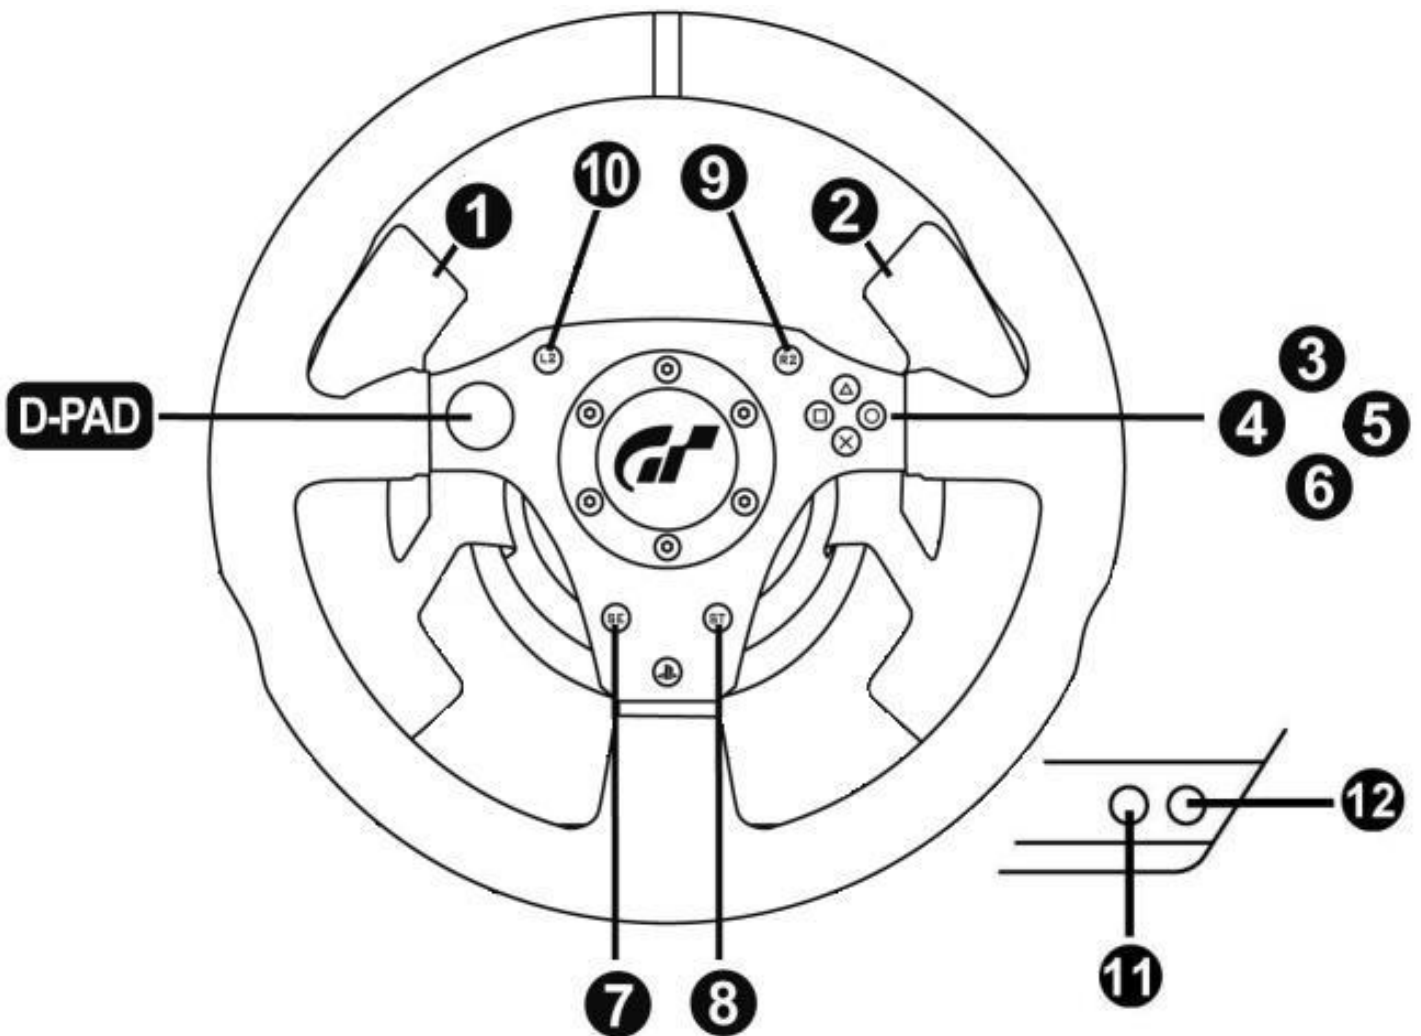

T500RS

GT WHEEL

"PC" GENERIC MAPPING