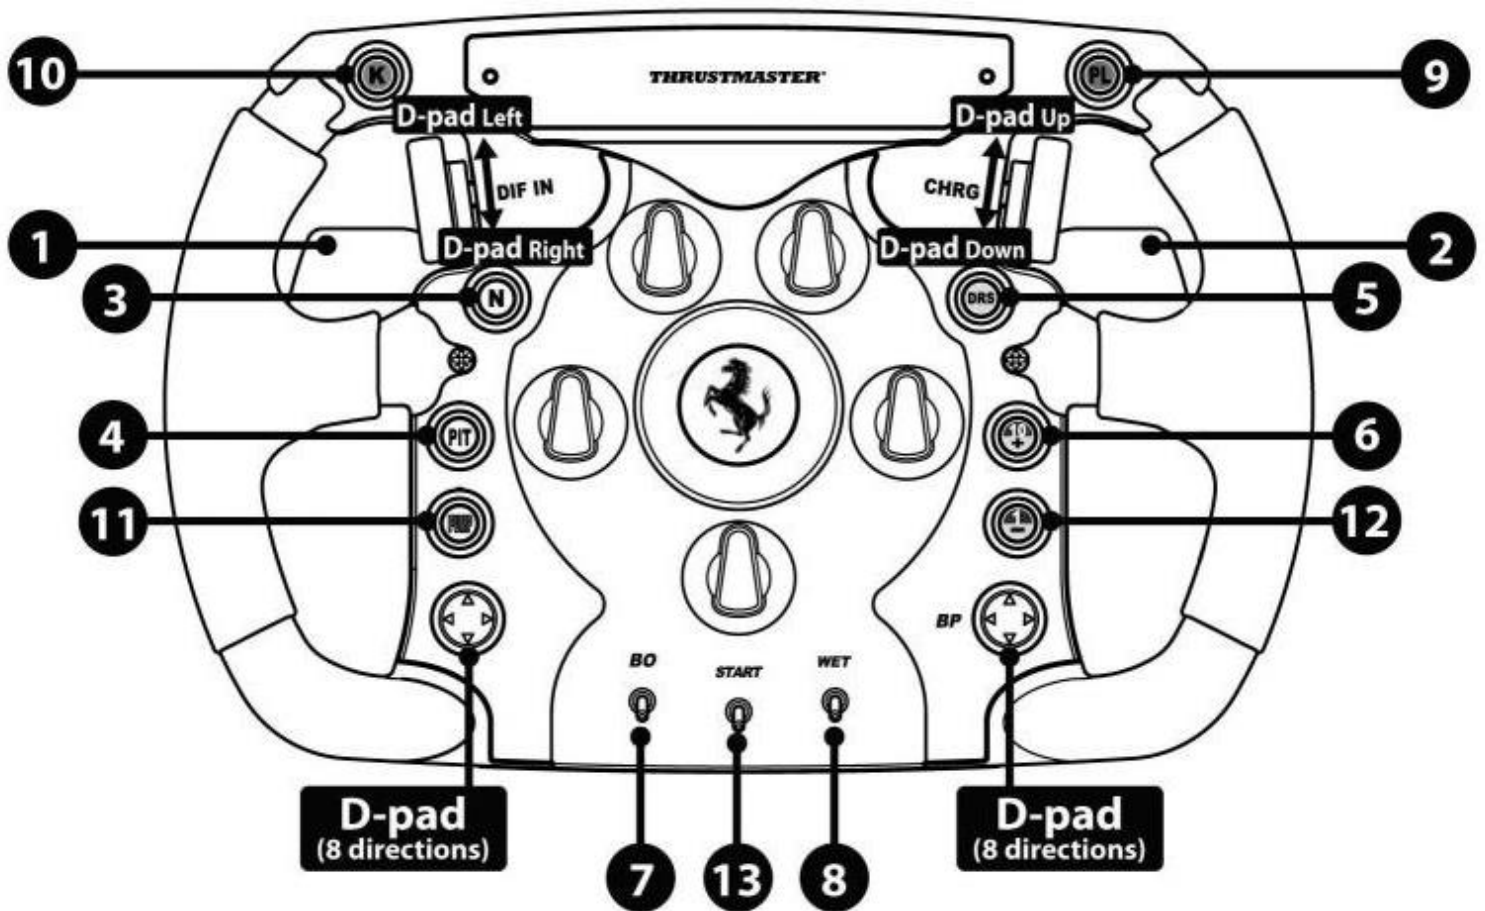

1500RS

FERRARI F1 WHEEL

"PS3™" GENERIC MAPPING

T500RS

FERRARI F1 WHEEL

"PC" GENERIC MAPPING

(17 programmable functions)

1500RS

FERRARI F1 WHEEL

"PC" ADVANCED MAPPING

(29 programmable functions)