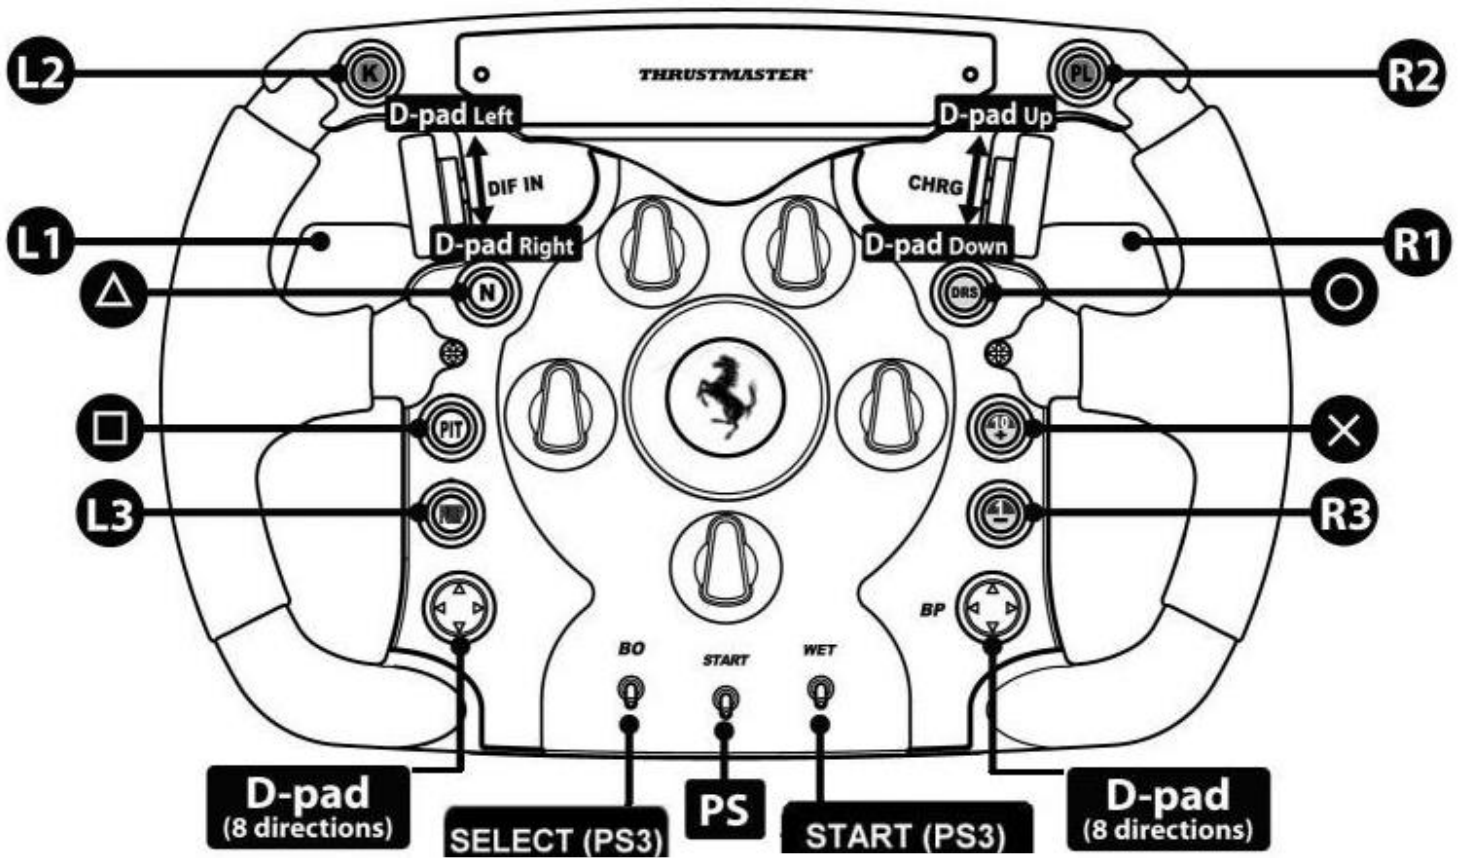

1500RS

FERRARI F1 WHEEL

"PS3™" GENERIC MAPPING