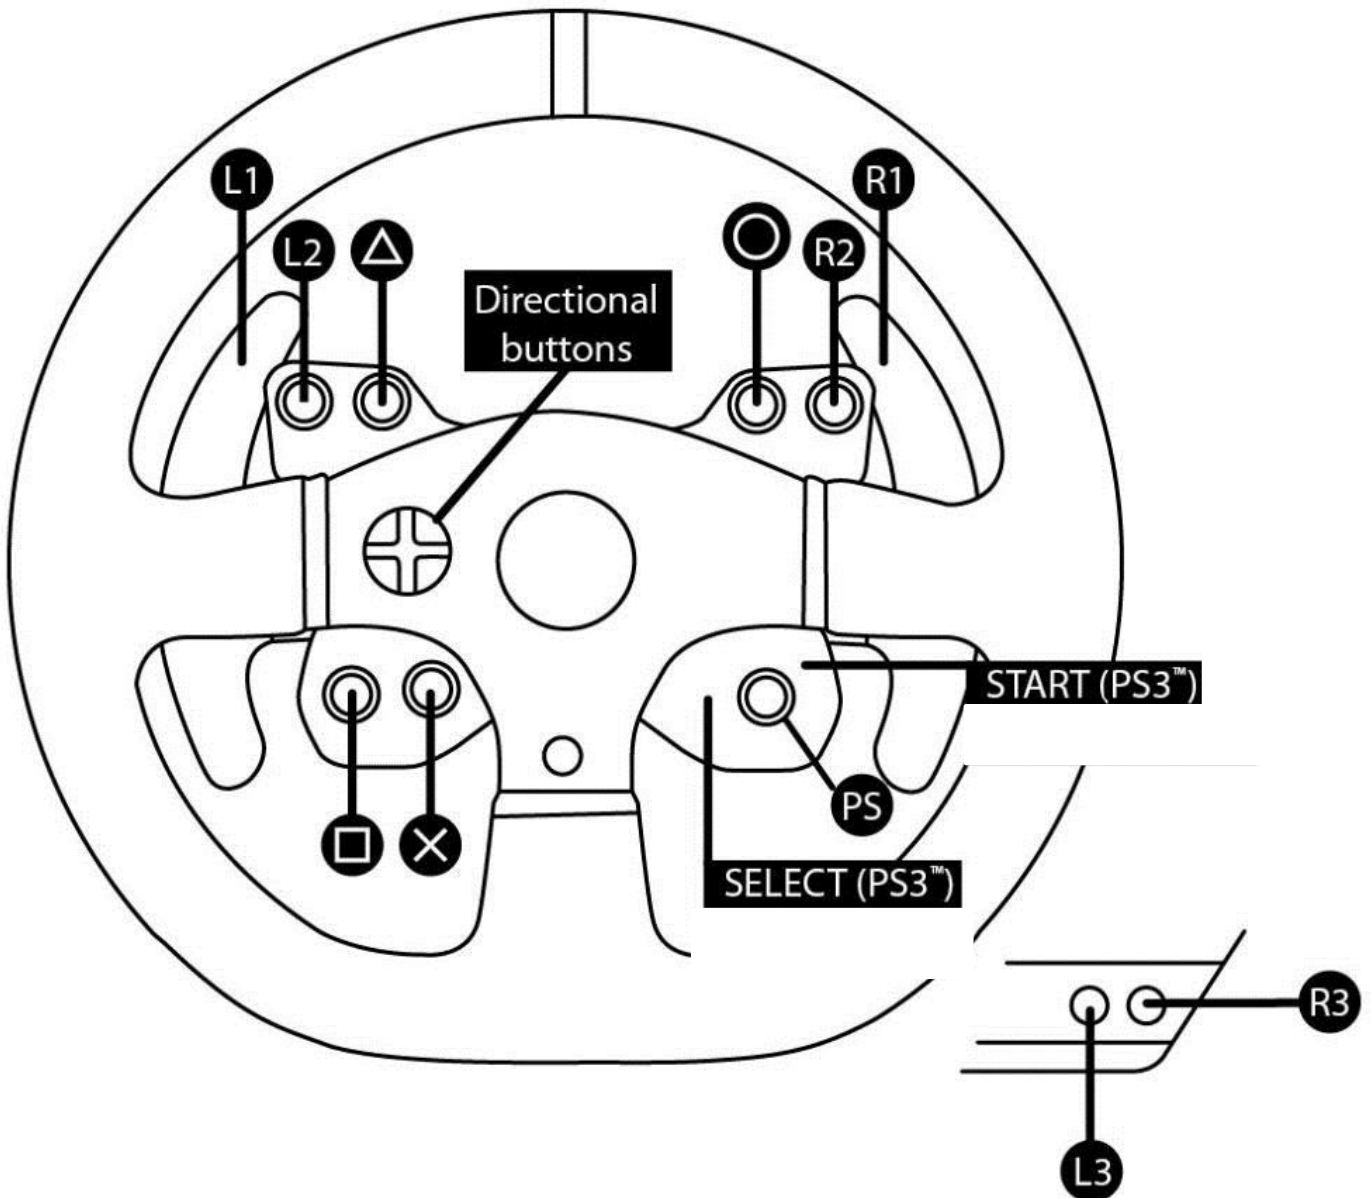

TM LEATHER 28 GT WHEEL

"PC" GENERIC MAPPING

1500RS

FERRARI 599XX EVO 30 ALCANTARA® WHEEL

"PS3™" GENERIC MAPPING

1500RS

**FERRARI 599XX EVO 30
ALCANTARA® WHEEL**

"PC" GENERIC MAPPING

FERRARI F1 WHEEL

"PC" ADVANCED MAPPING

(29 programmable functions)