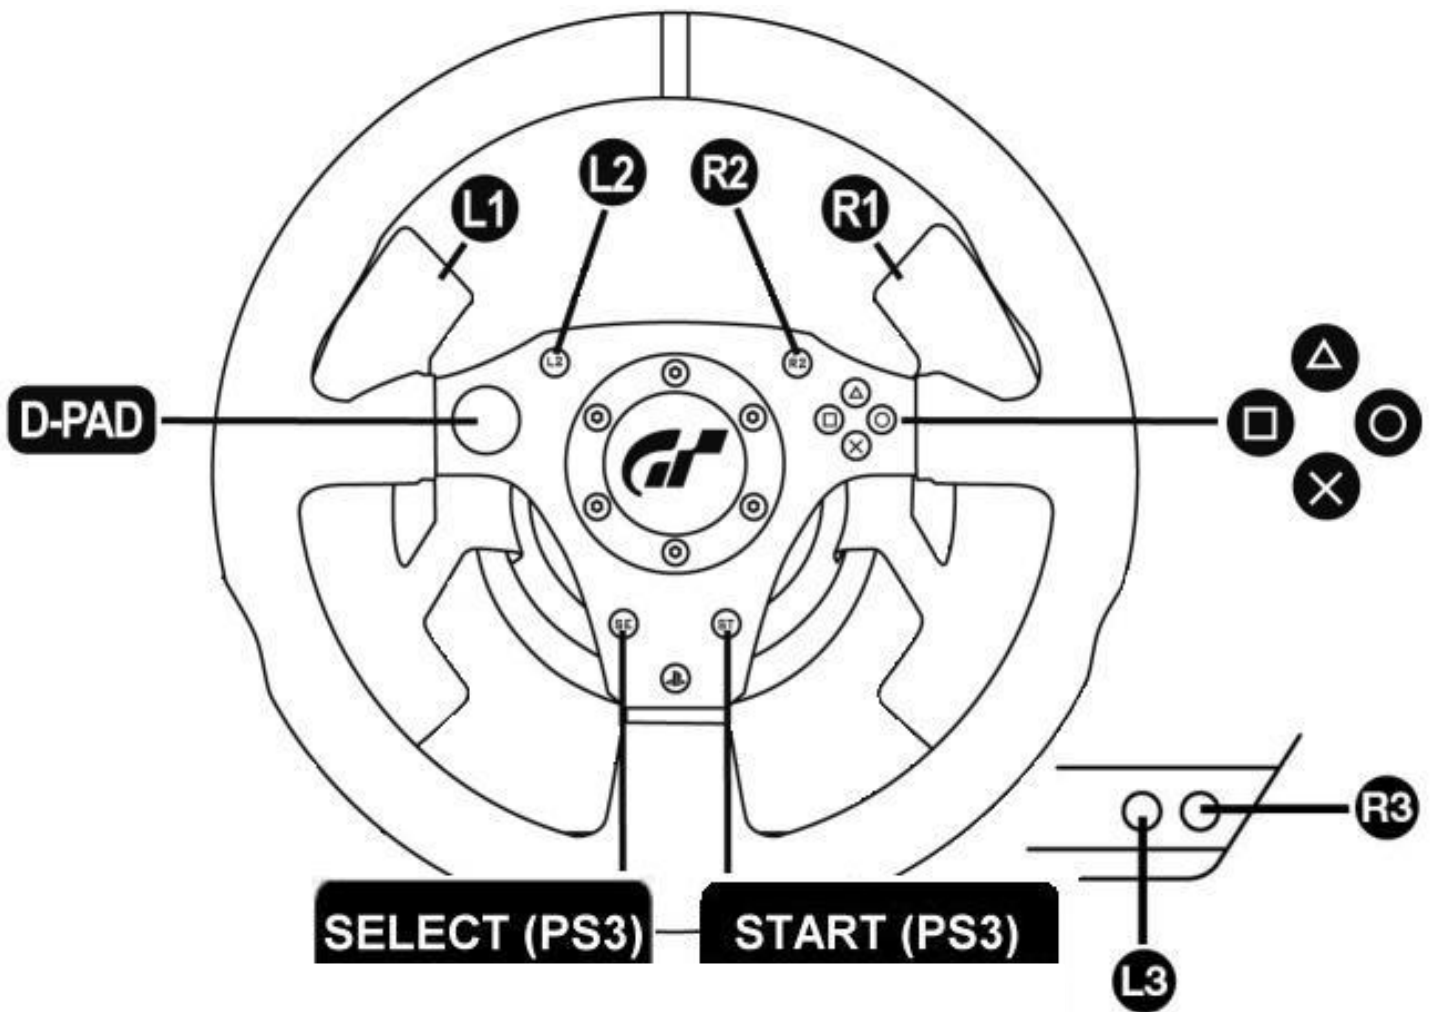

T500RS

GT WHEEL

"PS3™" GENERIC MAPPING