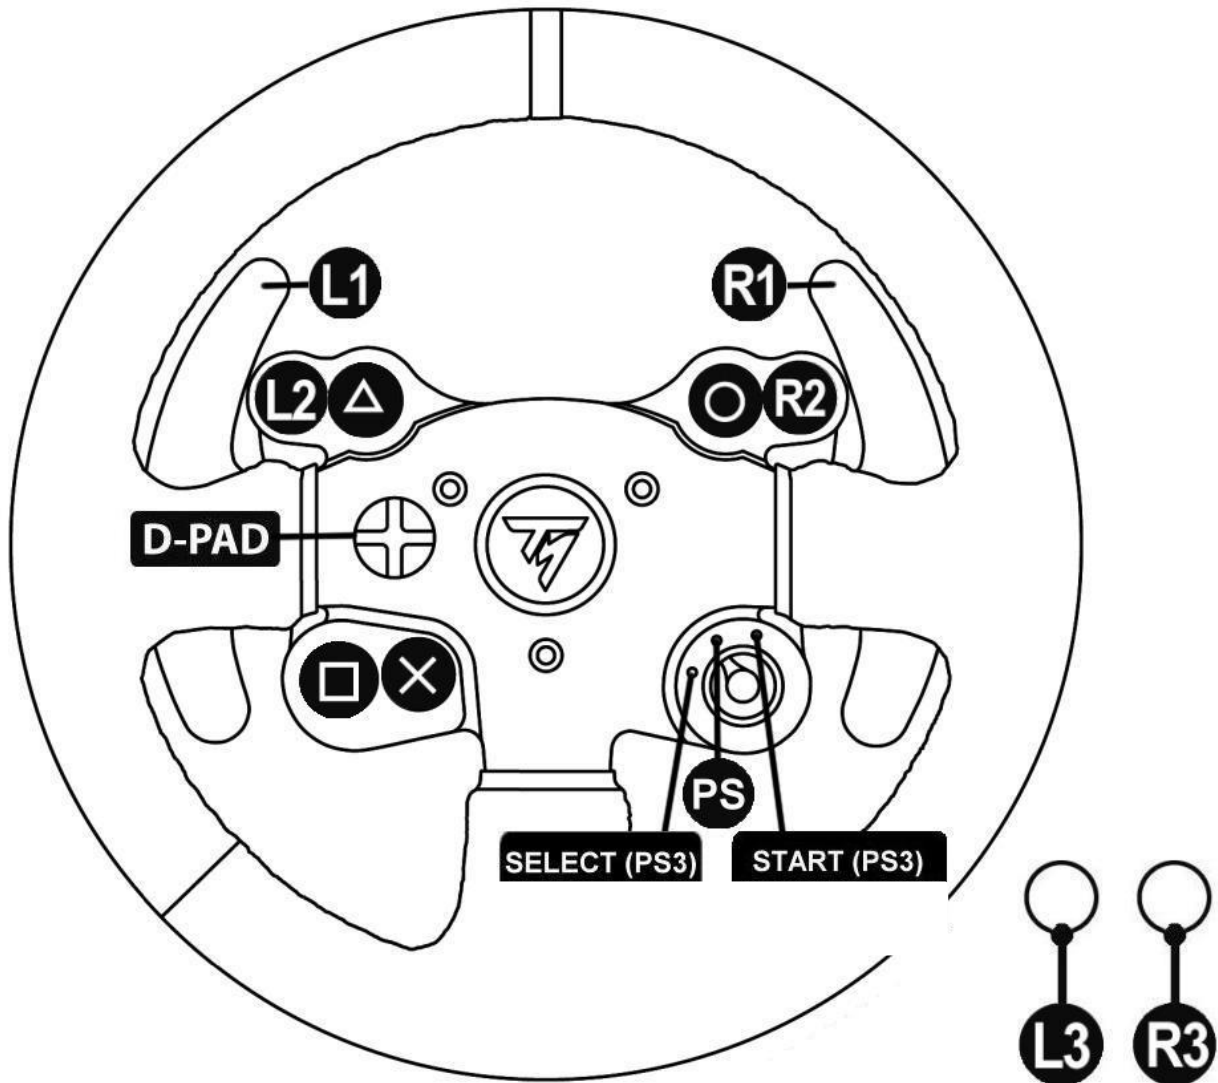

"PS3™" GENERIC MAPPING

1500RS

FERRARI 458 GTE WHEEL

"PC" GENERIC MAPPING

T500RS

TM LEATHER 28 GT WHEEL

"PS3™" GENERIC MAPPING

T500RS

TM LEATHER 28 GT WHEEL

"PC" GENERIC MAPPING

1500RS

FERRARI 599XX EVO 30 ALCANTARA® WHEEL

"PS3™" GENERIC MAPPING

1500RS

**FERRARI 599XX EVO 30
ALCANTARA® WHEEL**

"PC" GENERIC MAPPING

FERRARI F1 WHEEL

"PC" ADVANCED MAPPING

(29 programmable functions)