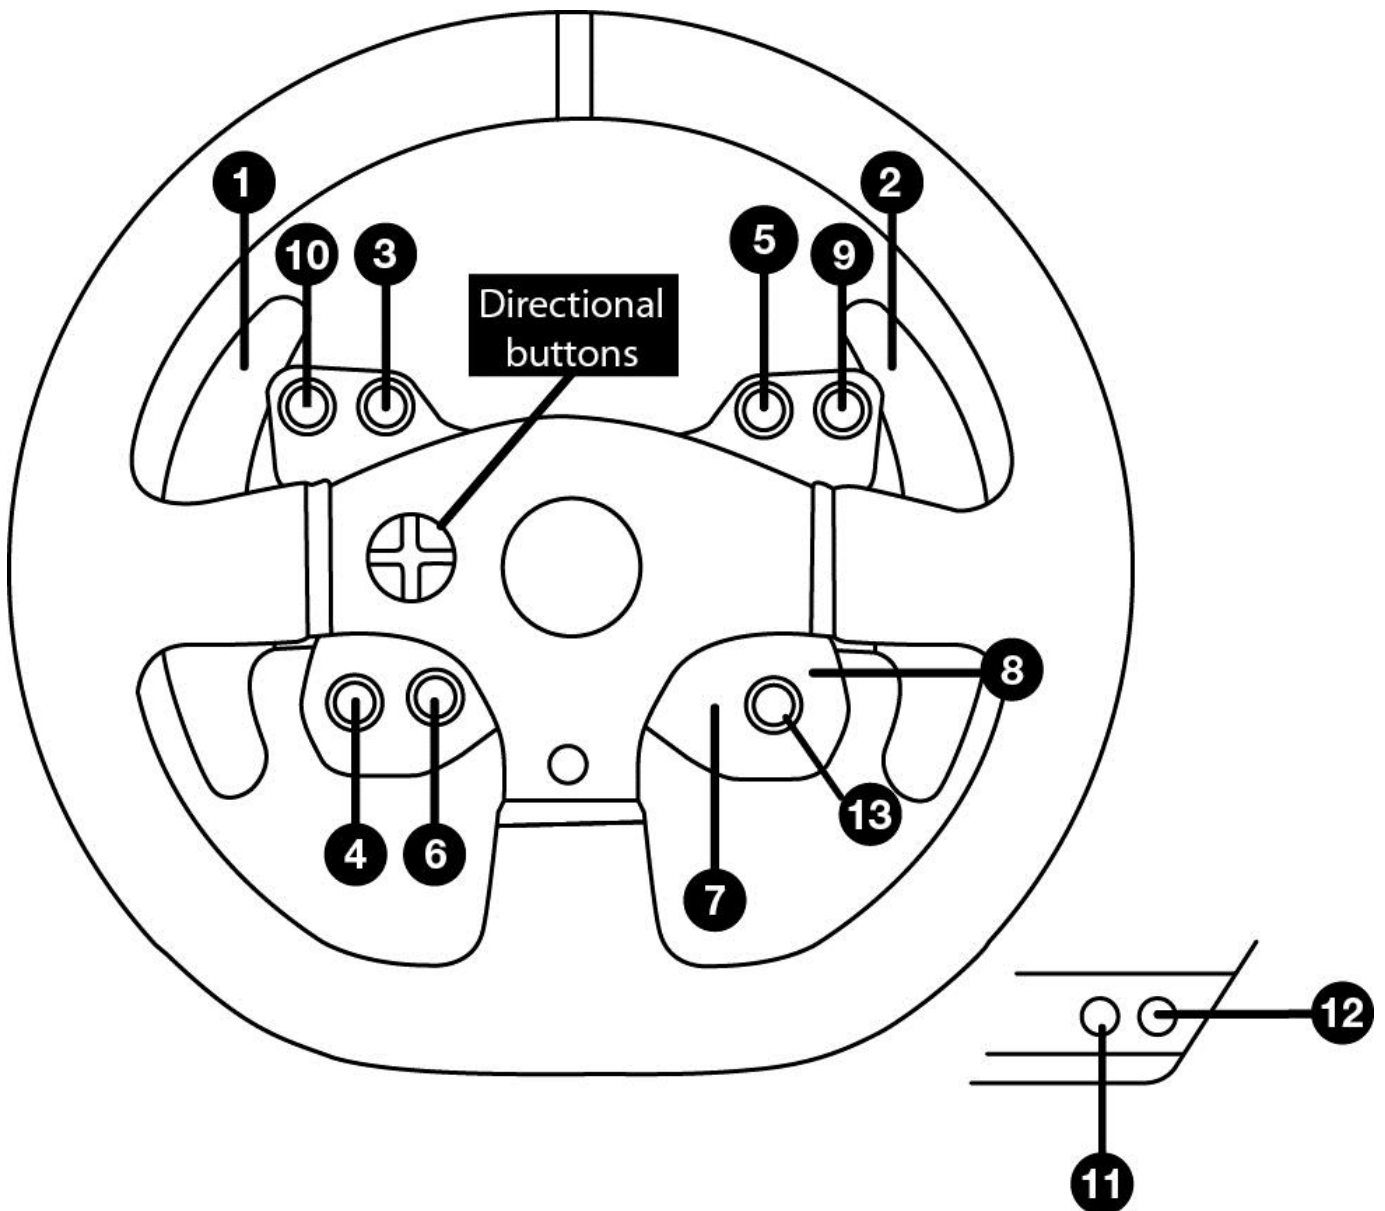

TM LEATHER 28 GT WHEEL

"PC" GENERIC MAPPING

1500RS

FERRARI 599XX EVO 30 ALCANTARA® WHEEL

"PS3™" GENERIC MAPPING

1500RS

**FERRARI 599XX EVO 30
ALCANTARA® WHEEL**

"PC" GENERIC MAPPING

FERRARI F1 WHEEL

"PC" ADVANCED MAPPING

(29 programmable functions)