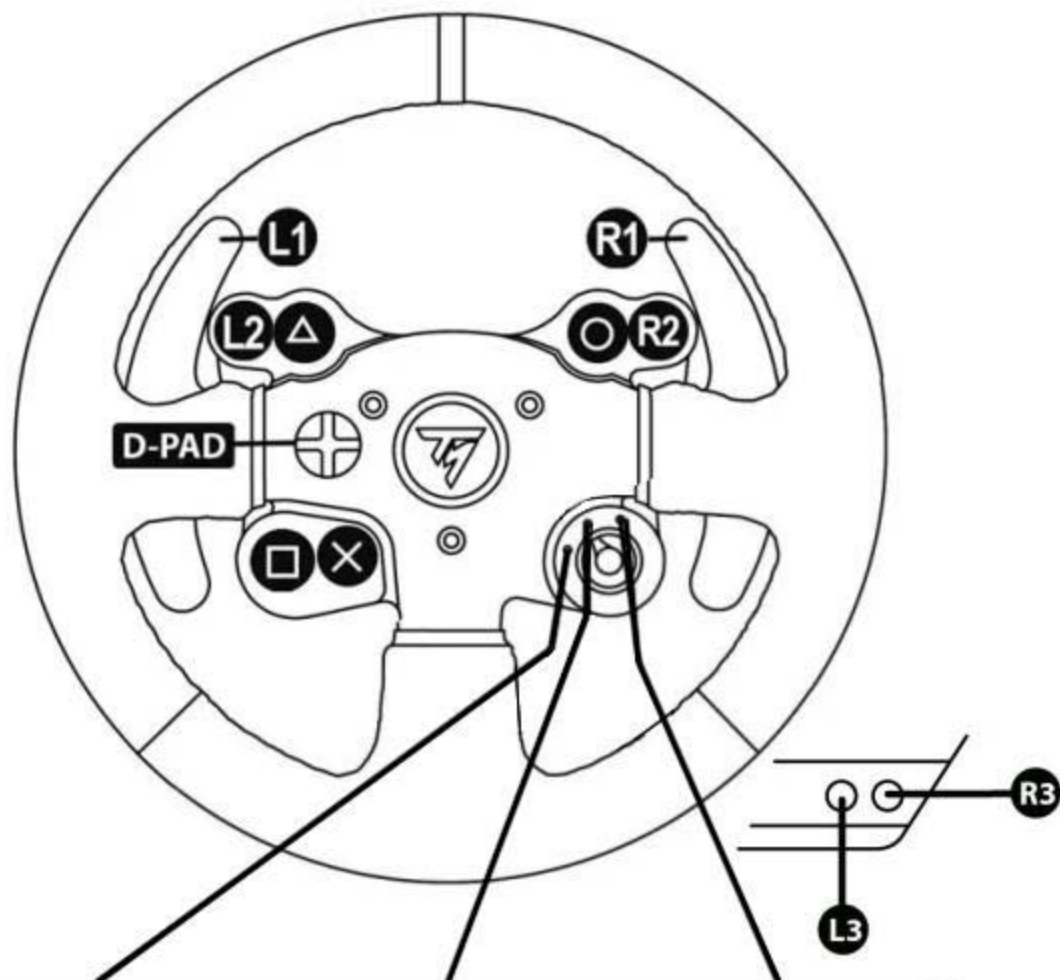

MAPPING FOR PLAYSTATION®5 CONSOLES AND PLAYSTATION®4 CONSOLES

SHARE (PS4™)
CREATE (PS5™)